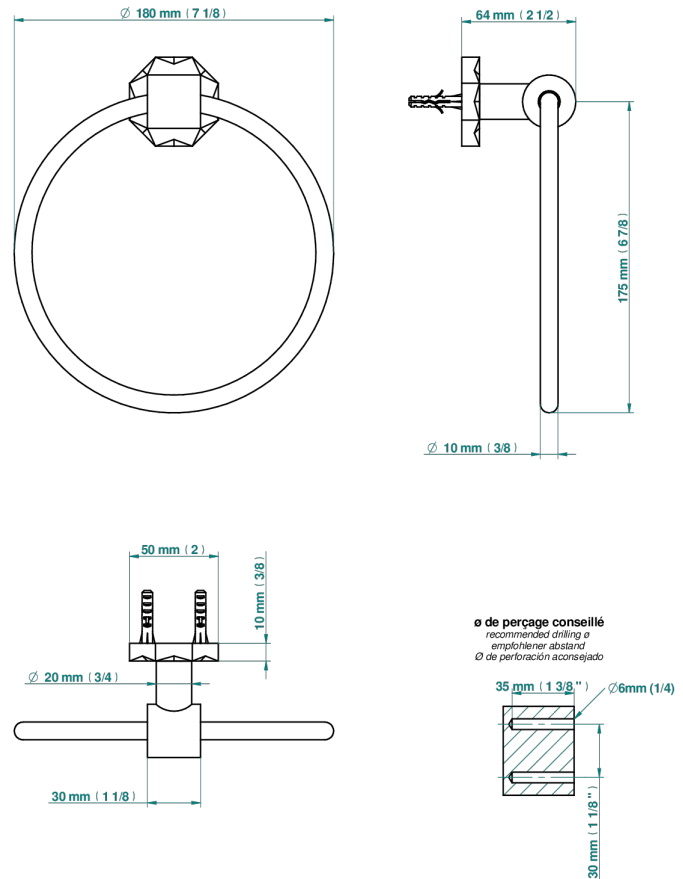

NIHAL BLACK PORCELAIN

U2P-504N

Single towel ring

86066

19/10/2021

CHARACTERISTIC

- Nihal Black porcelain
- Single towel ring

AVAILABLE FINITIONS

Antique nickel - H28
Black ceram - D30
Blush PVD - H62
Brass color PVD - H49
Brown bronze color PVD - F33
Gold color PVD - H52

Graphite PVD - H64
Lacquered light bronze - D01
Matt Umber PVD - H67
Matt blush PVD - H60
Matt brass color PVD - H50
Matt brown bronze color PVD - F34