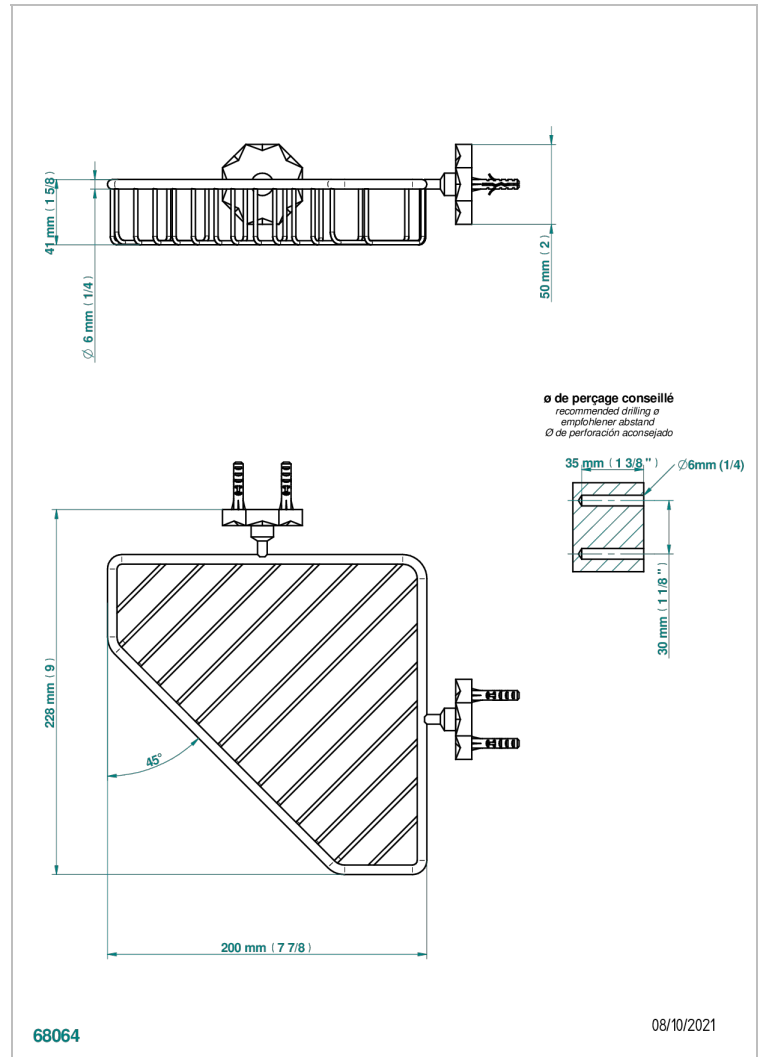

NIHAL GREEN PORCELAIN

U2R-3623

Large corner soap basket, wall mounted

THG[®]
PARIS

CHARACTERISTIC

- Nihal Green porcelain
- Large corner soap basket, wall mounted

AVAILABLE FINITIONS

Black ceram - D30
Blush PVD - H62
Brass color PVD - H49
Brown bronze color PVD - F33
Chrome polished - A02
Chrome polished / gold polished - G02