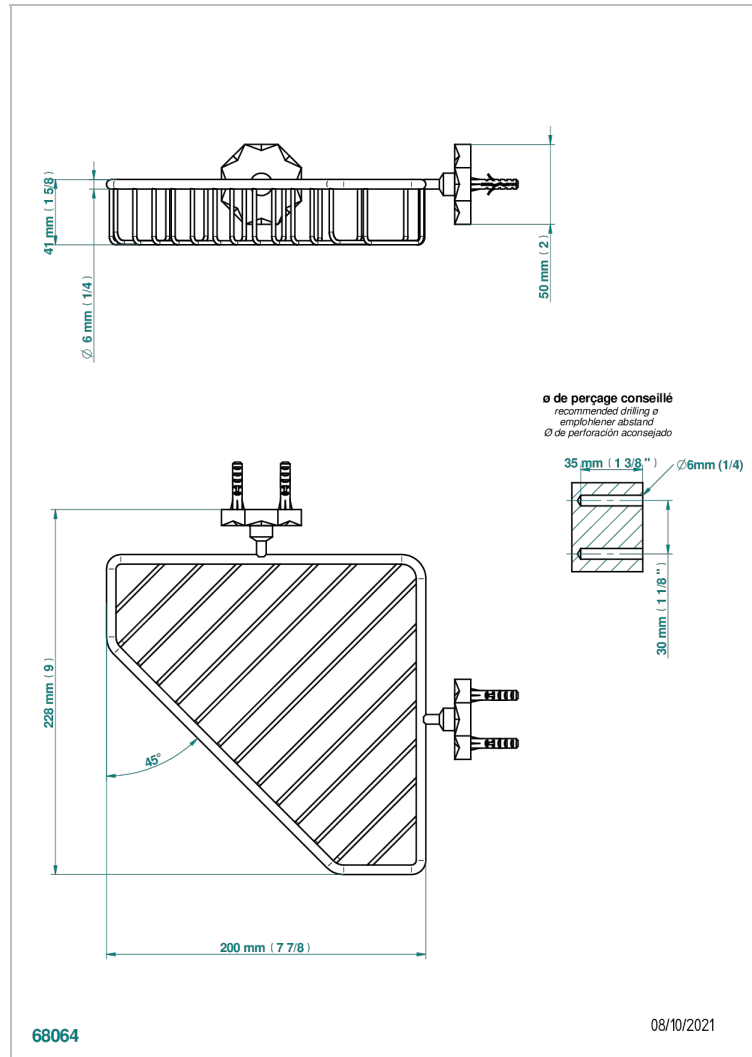

# NIHAL GREEN PORCELAIN

U2R-3623

Corner soap dish with flanges, 200 x 200 mm

## CHARACTERISTIC

- Nihal Green porcelain
- Corner soap dish with flanges, 200 x 200 mm