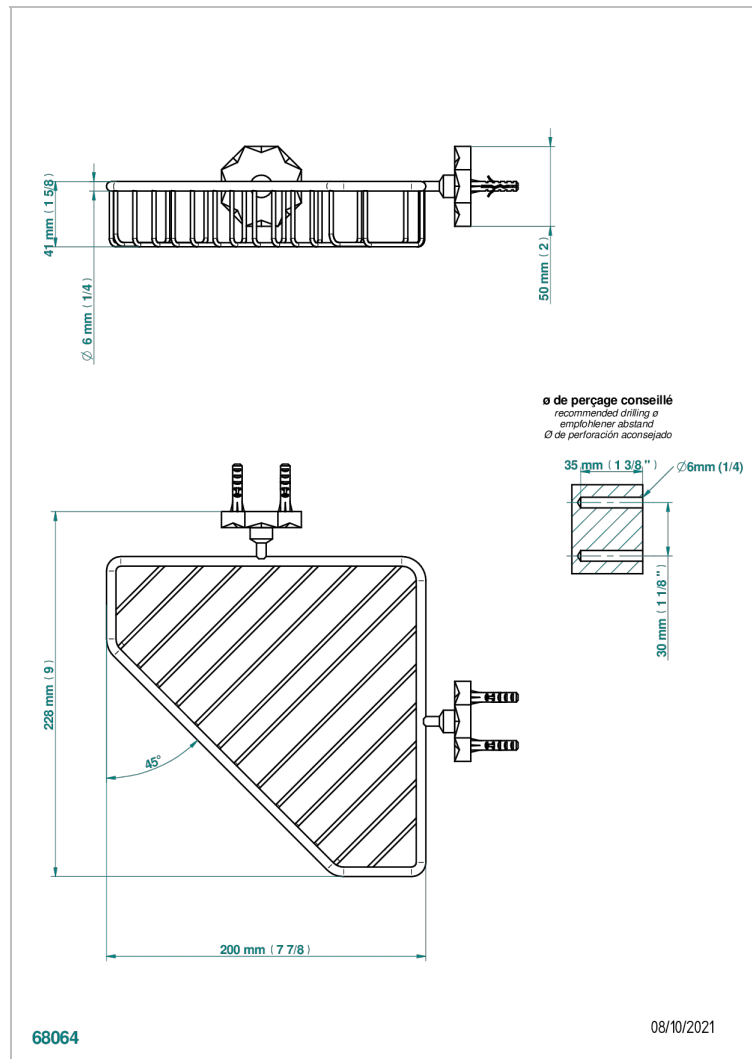

NIHAL BLACK PORCELAIN

U2P-3623

Large corner soap basket, wall mounted

THG[®]
PARIS

CHARACTERISTIC

- Nihal Black porcelain
- Large corner soap basket, wall mounted

AVAILABLE FINITIONS

Black ceram - D30
Blush PVD - H62
Brass color PVD - H49
Brown bronze color PVD - F33
Chrome polished - A02
Chrome polished / gold polished - G02