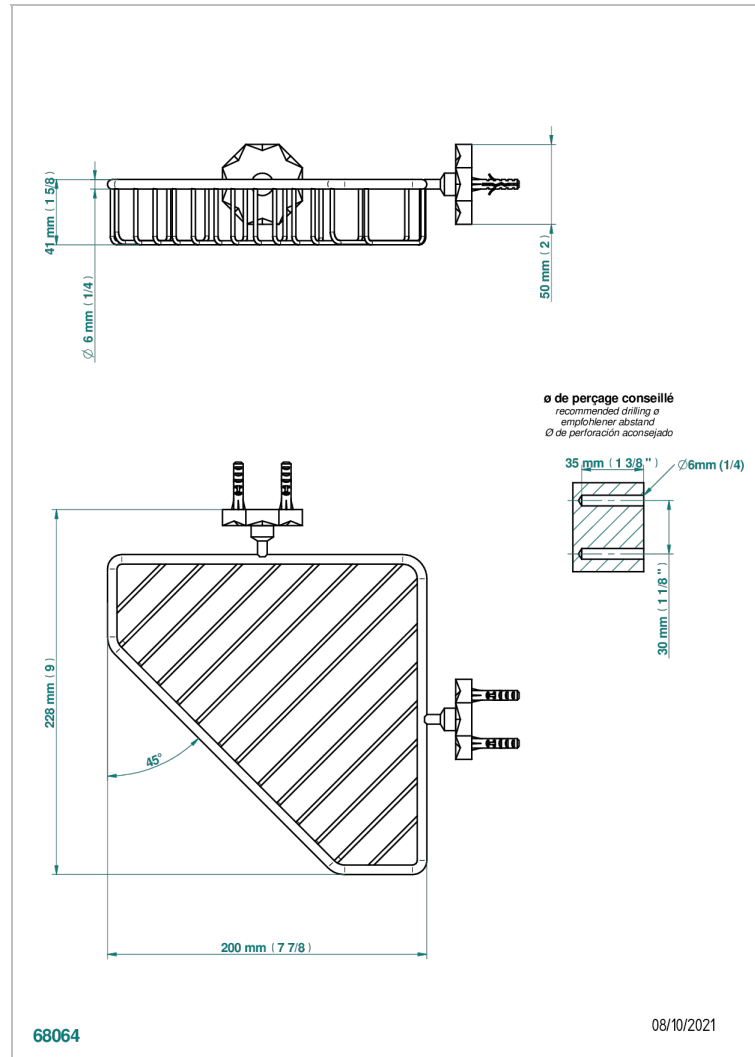

# NIHAL BLACK PORCELAIN

U2P-3623

Corner soap dish with flanges, 200 x 200 mm

## CHARACTERISTIC

- Nihal Black porcelain
- Corner soap dish with flanges, 200 x 200 mm