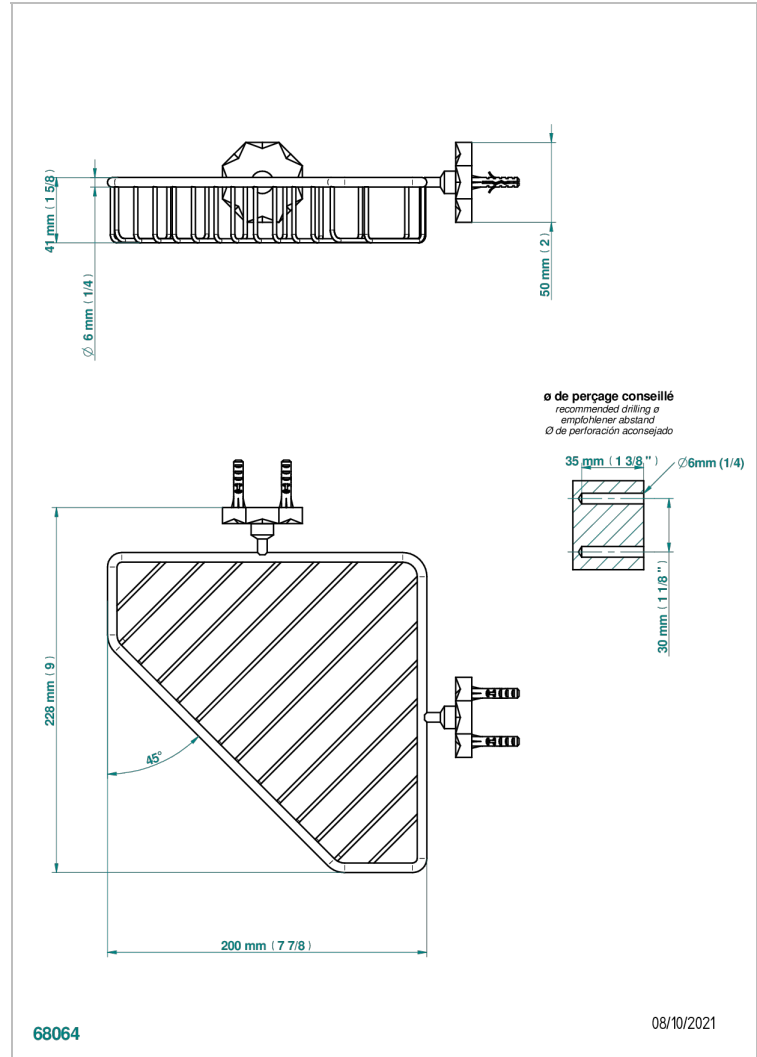

NIHAL IVORY PORCELAIN

U2N-3623

Large corner soap basket, wall mounted

THG[®]
PARIS

CHARACTERISTIC

- Nihal Ivory porcelain
- Large corner soap basket, wall mounted

AVAILABLE FINITIONS

Black ceram - D30
Blush PVD - H62
Brass color PVD - H49
Brown bronze color PVD - F33
Chrome polished - A02
Chrome polished / gold polished - G02