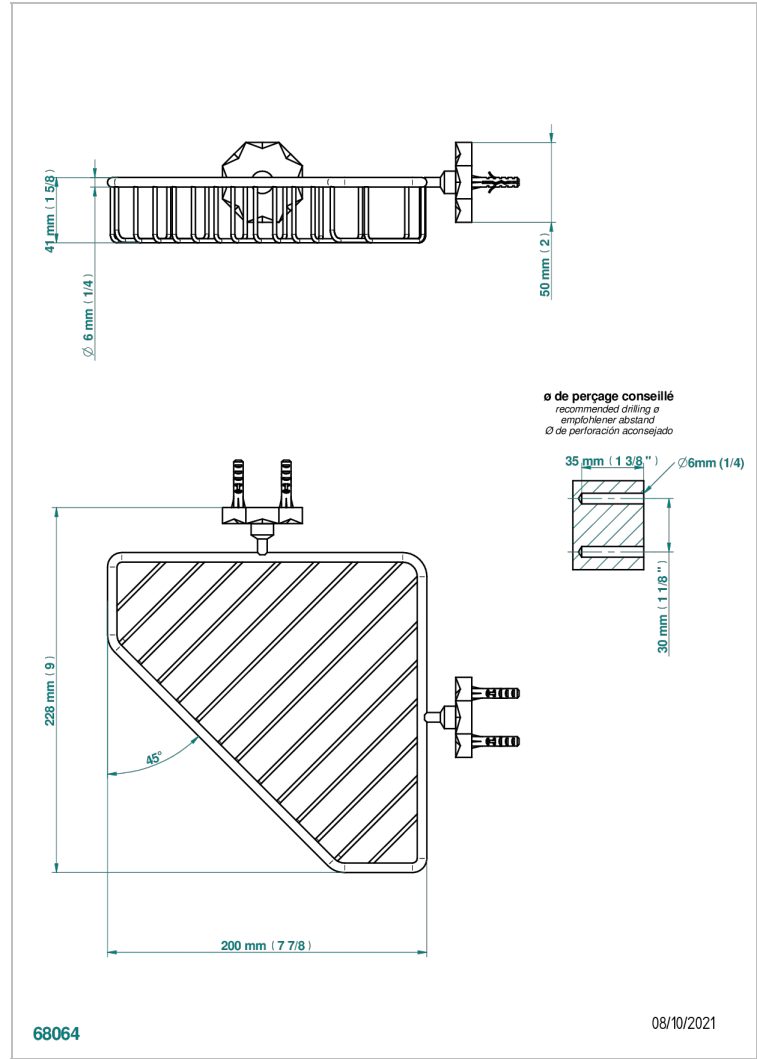

NIHAL IVORY PORCELAIN

U2N-3623

Corner soap dish with flanges, 200 x 200 mm

CHARACTERISTIC

- Nihal Ivory porcelain
- Corner soap dish with flanges, 200 x 200 mm

AVAILABLE FINITIONS

Antique nickel - H28
 Black ceram - D30
 Blush PVD - H62
 Brass color PVD - H49
 Brown bronze color PVD - F33
 Gold color PVD - H52