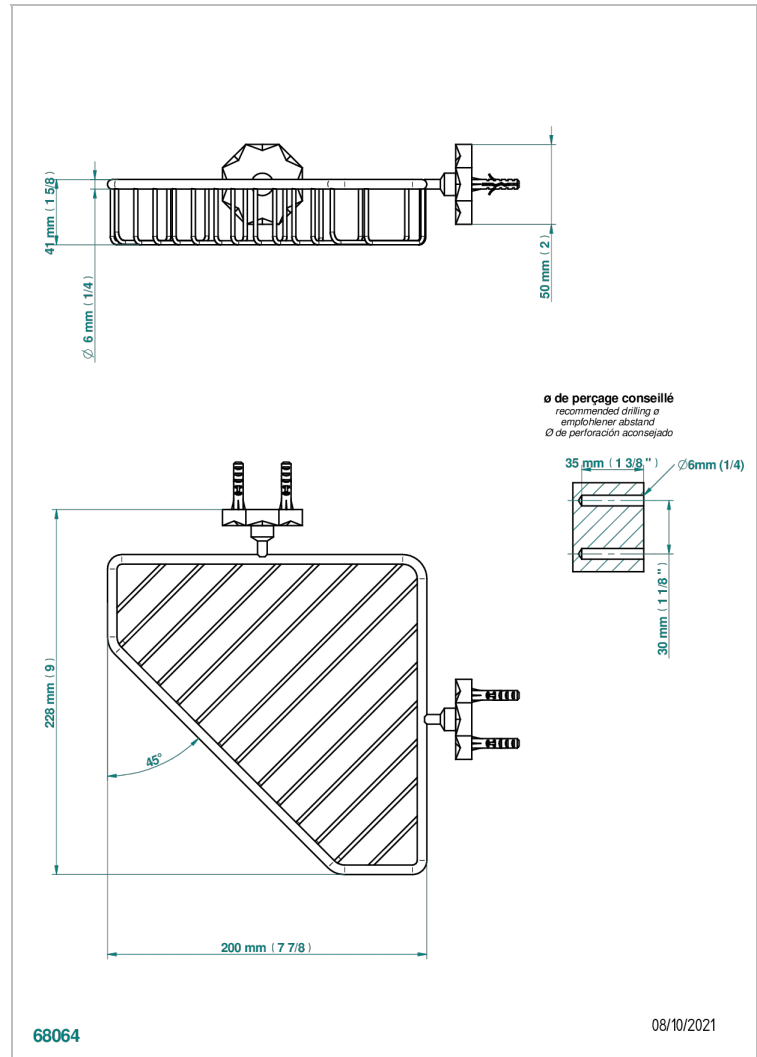

NIHAL BLUE PORCELAIN

U2L-3623

Large corner soap basket, wall mounted

THG[®]
PARIS

CHARACTERISTIC

- Nihal Blue porcelain
- Large corner soap basket, wall mounted

AVAILABLE FINITIONS

Black ceram - D30
Blush PVD - H62
Brass color PVD - H49
Brown bronze color PVD - F33
Chrome polished - A02
Chrome polished / gold polished - G02