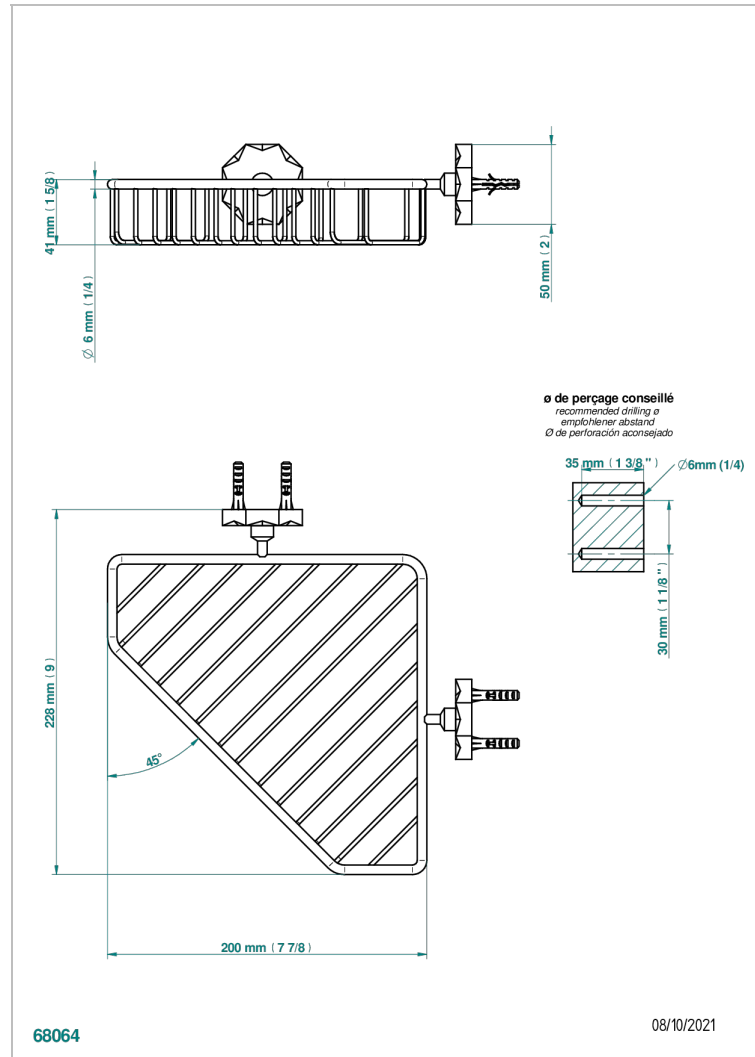

# NIHAL BLUE PORCELAIN

U2L-3623

Corner soap dish with flanges, 200 x 200 mm

## CHARACTERISTIC

- Nihal Blue porcelain
- Corner soap dish with flanges, 200 x 200 mm