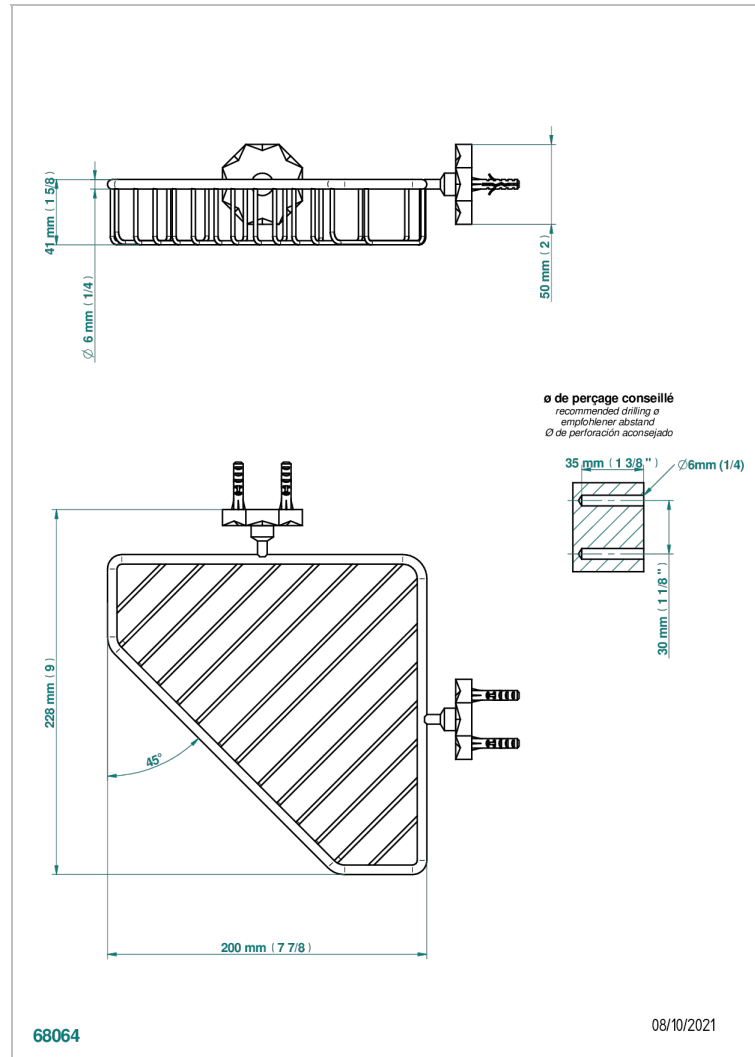

NIHAL BLUE PORCELAIN

U2L-3623

Corner soap dish with flanges, 200 x 200 mm

CHARACTERISTIC

- Nihal Blue porcelain
- Corner soap dish with flanges, 200 x 200 mm

AVAILABLE FINITIONS

Antique nickel - H28
Black ceram - D30
Blush PVD - H62
Brass color PVD - H49
Brown bronze color PVD - F33
Gold color PVD - H52