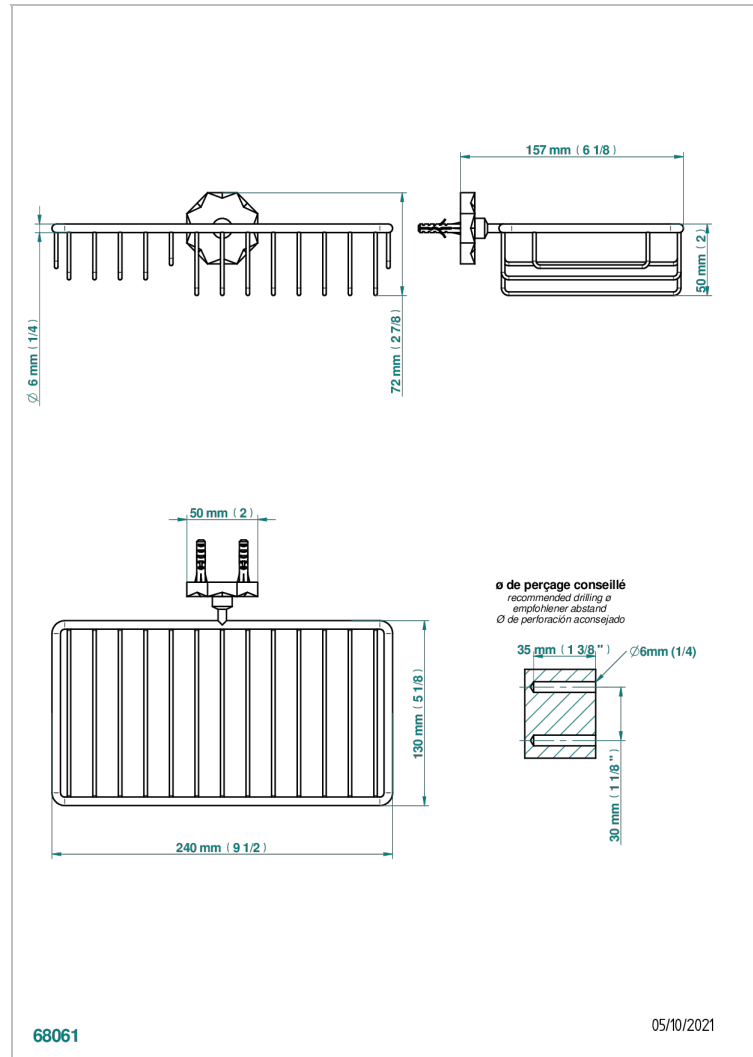

NIHAL IVORY PORCELAIN

U2N-2620

Combined soap and sponge holder with flange, 240 x 130 mm

THG[®]
PARIS

CHARACTERISTIC

- Nihal Ivory porcelain
- Combined soap and sponge holder with flange, 240 x 130 mm

AVAILABLE FINITIONS