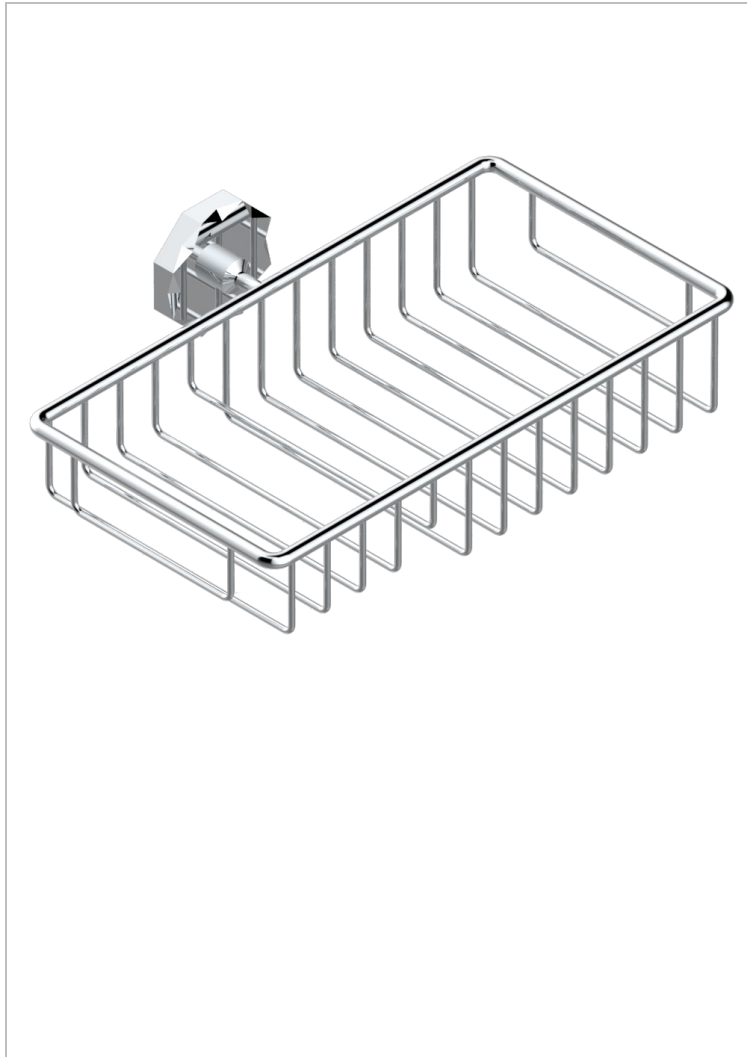

NIHAL IVORY PORCELAIN

U2N-2620

Combined soap and sponge holder with flange, 240 x 130 mm

THG[®]
PARIS

CHARACTERISTIC

- Nihal Ivory porcelain
- Combined soap and sponge holder with flange, 240 x 130 mm

AVAILABLE FINITIONS

Antique nickel - H28
Black ceram - D30
Blush PVD - H62
Brass color PVD - H49
Brown bronze color PVD - F33
Gold color PVD - H52

Graphite PVD - H64
Lacquered light bronze - D01
Matt Umber PVD - H67
Matt blush PVD - H60
Matt brass color PVD - H50
Matt brown bronze color PVD - F34