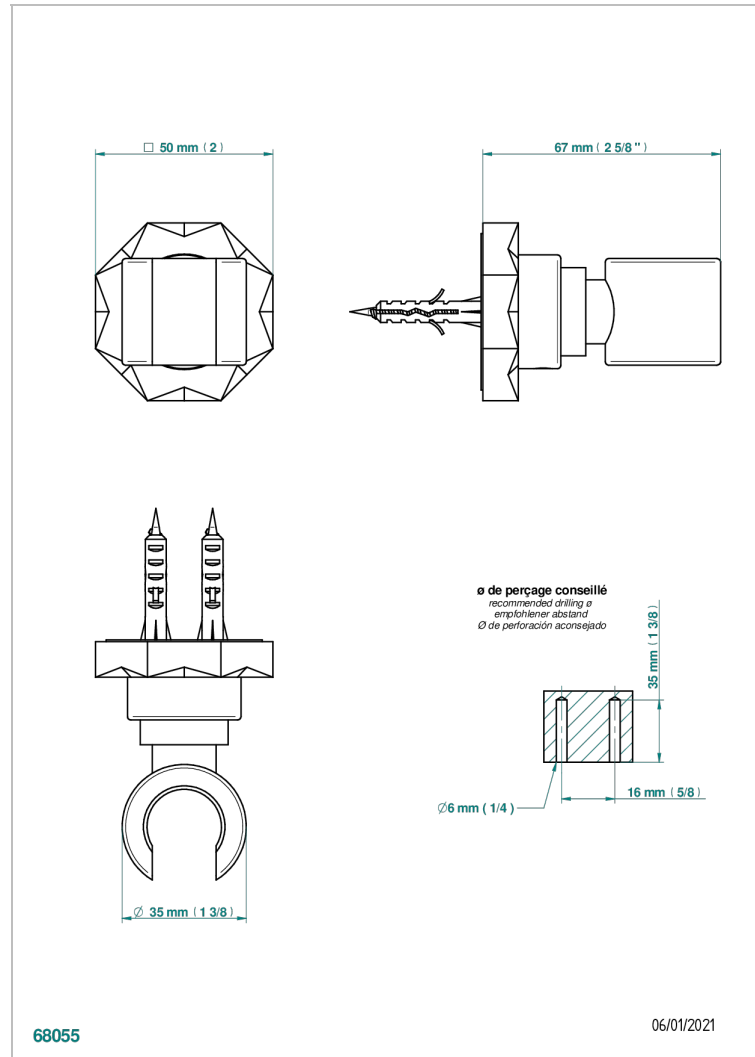

NIHAL GREEN PORCELAIN

U2R-53F

Wall mounted fixed support bracket for handshower

THG[®]
PARIS

CHARACTERISTIC

- Nihal Green porcelain
- Wall mounted fixed support bracket for handshower

AVAILABLE FINITIONS

Black ceram - D30
Blush PVD - H62
Brass color PVD - H49
Brown bronze color PVD - F33
Chrome polished - A02
Chrome polished / gold polished - G02