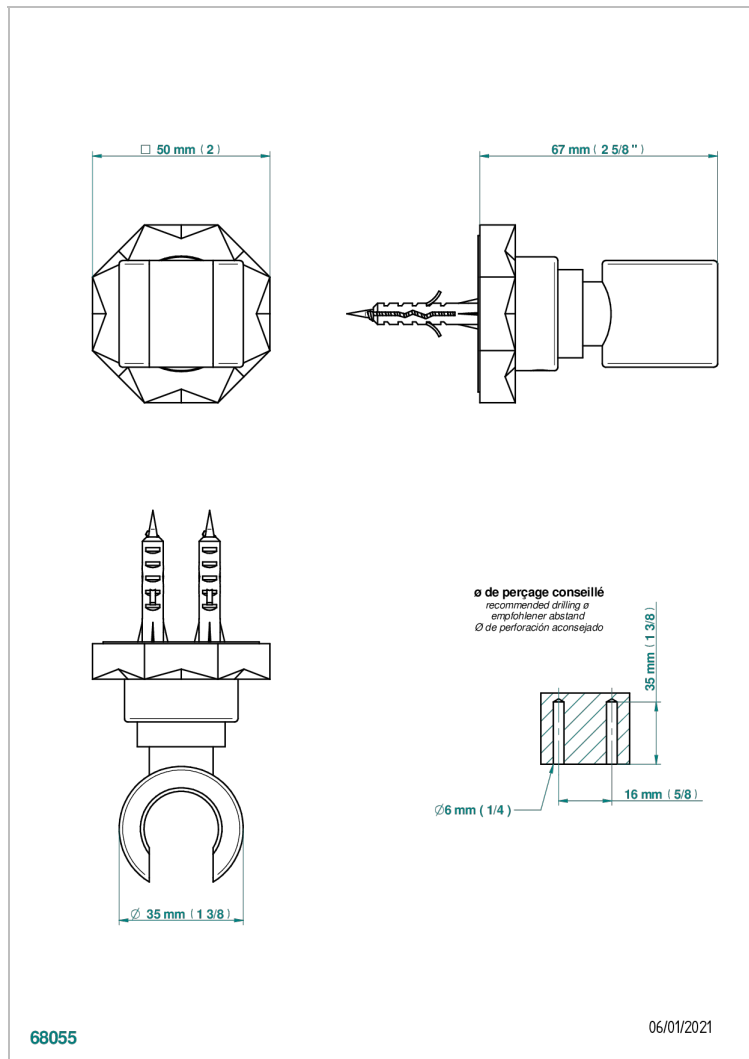

NIHAL BLACK PORCELAIN

U2P-53F

Wall mounted fixed support bracket for handshower

THG[®]
PARIS

CHARACTERISTIC

- Nihal Black porcelain
- Wall mounted fixed support bracket for handshower

AVAILABLE FINITIONS

Black ceram - D30
Blush PVD - H62
Brass color PVD - H49
Brown bronze color PVD - F33
Chrome polished - A02
Chrome polished / gold polished - G02