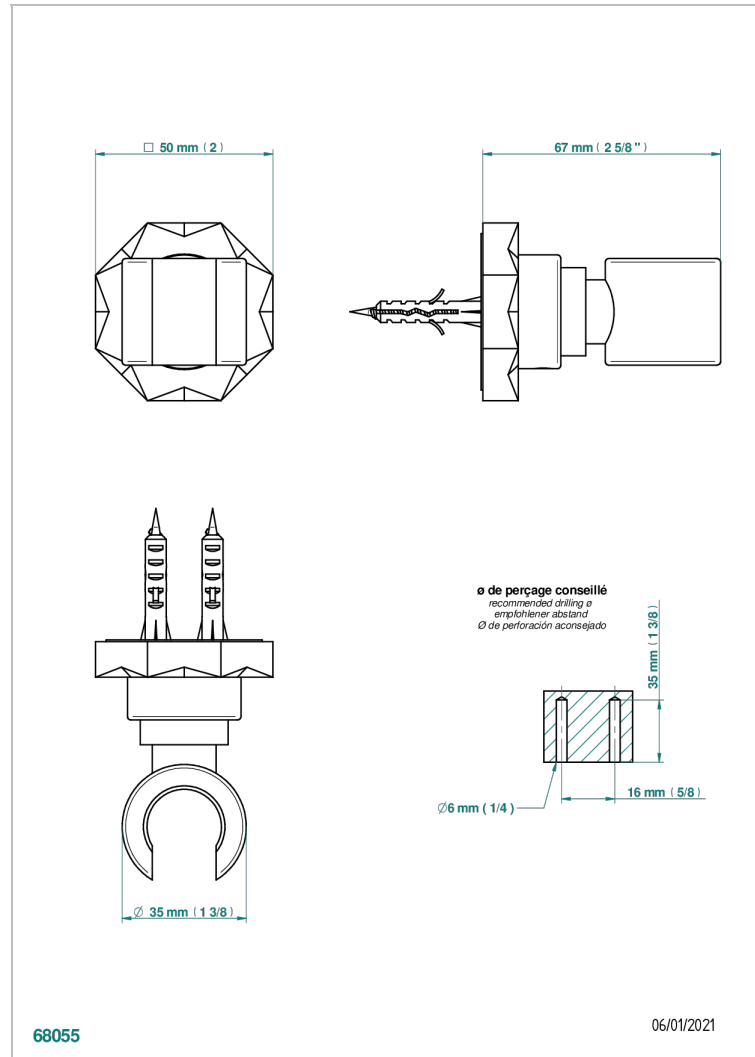

NIHAL IVORY PORCELAIN

U2N-53F

Wall mounted fixed support bracket for handshower

THG[®]
PARIS

CHARACTERISTIC

- Nihal Ivory porcelain
- Wall mounted fixed support bracket for handshower

AVAILABLE FINITIONS

Black ceram - D30
Blush PVD - H62
Brass color PVD - H49
Brown bronze color PVD - F33
Chrome polished - A02
Chrome polished / gold polished - G02