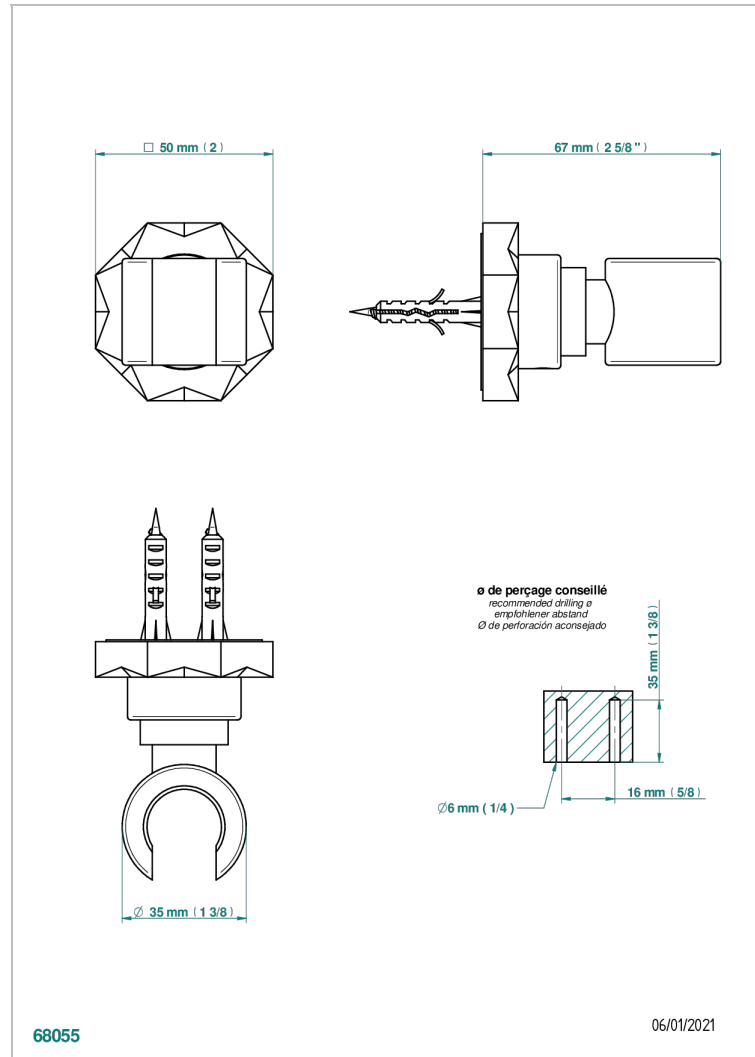

# NIHAL BLUE PORCELAIN

U2L-53F

Wall mounted fixed support bracket for handshower

THG<sup>®</sup>  
PARIS

## CHARACTERISTIC

- Nihal Blue porcelain
- Wall mounted fixed support bracket for handshower