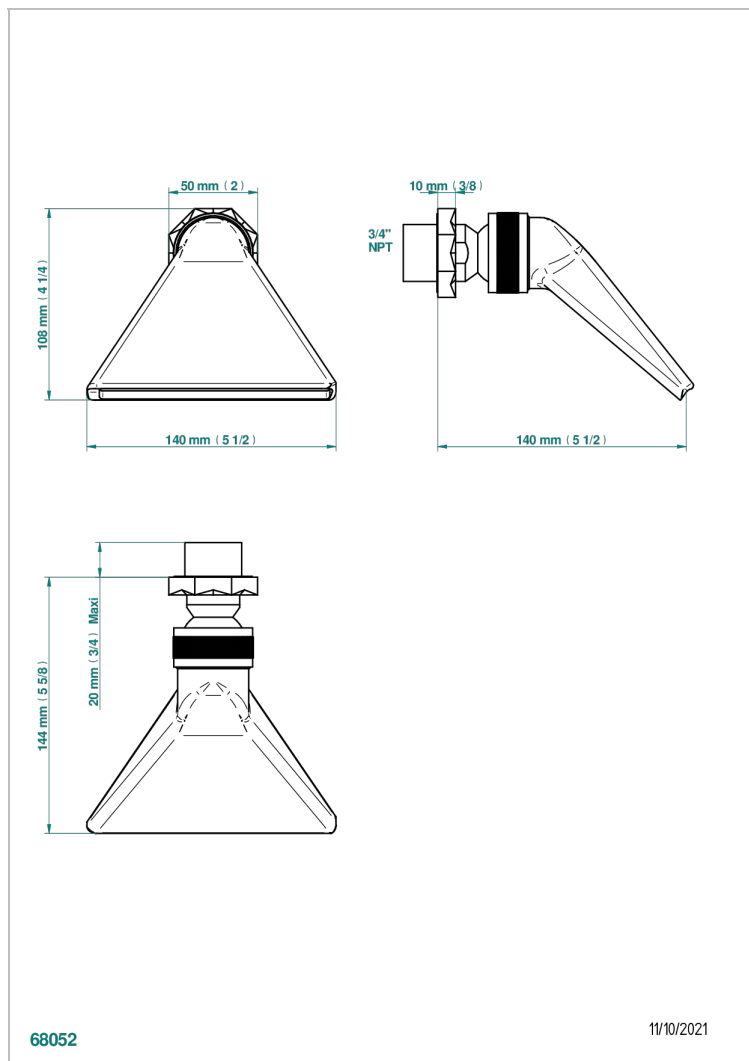

NIHAL GREEN PORCELAIN

U2R-3640/US

Shower head, cast deluge with 3/4" connection

THG[®]
PARIS

CHARACTERISTIC

- Nihal Green porcelain
- Shower head, cast deluge with 3/4" connection

AVAILABLE FINITIONS

Black ceram - D30