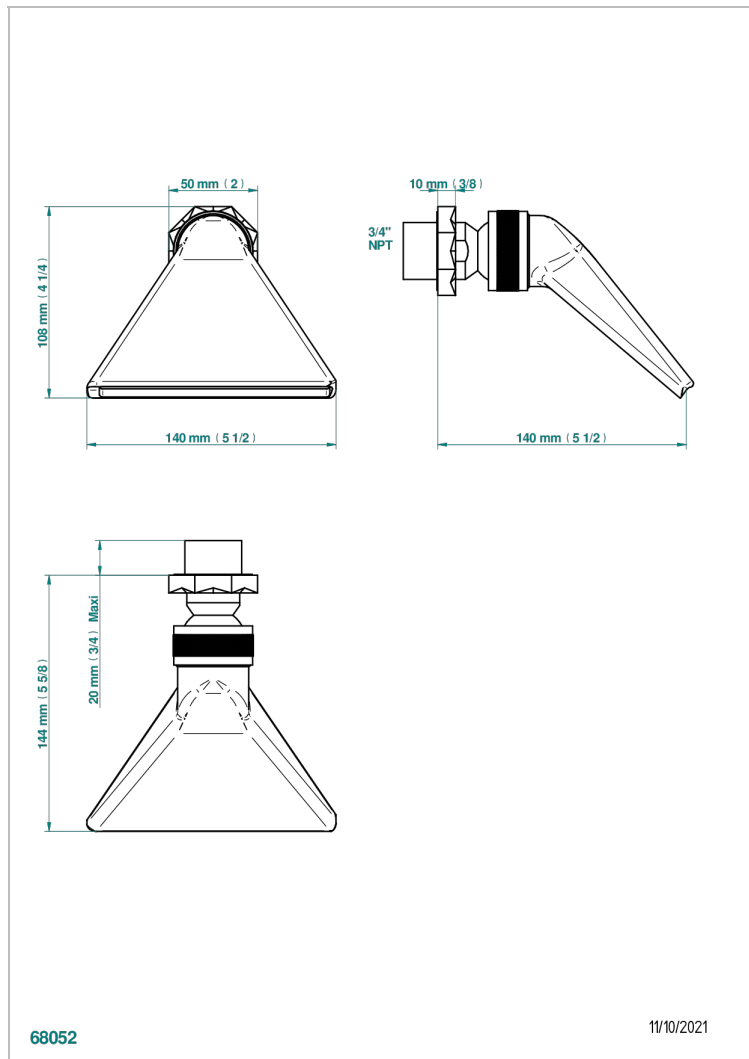

# NIHAL BLACK PORCELAIN

U2P-3640/US

Shower head, cast deluge with 3/4" connection

THG  
PARIS

## CHARACTERISTIC

- Nihal Black porcelain
- Shower head, cast deluge with 3/4" connection