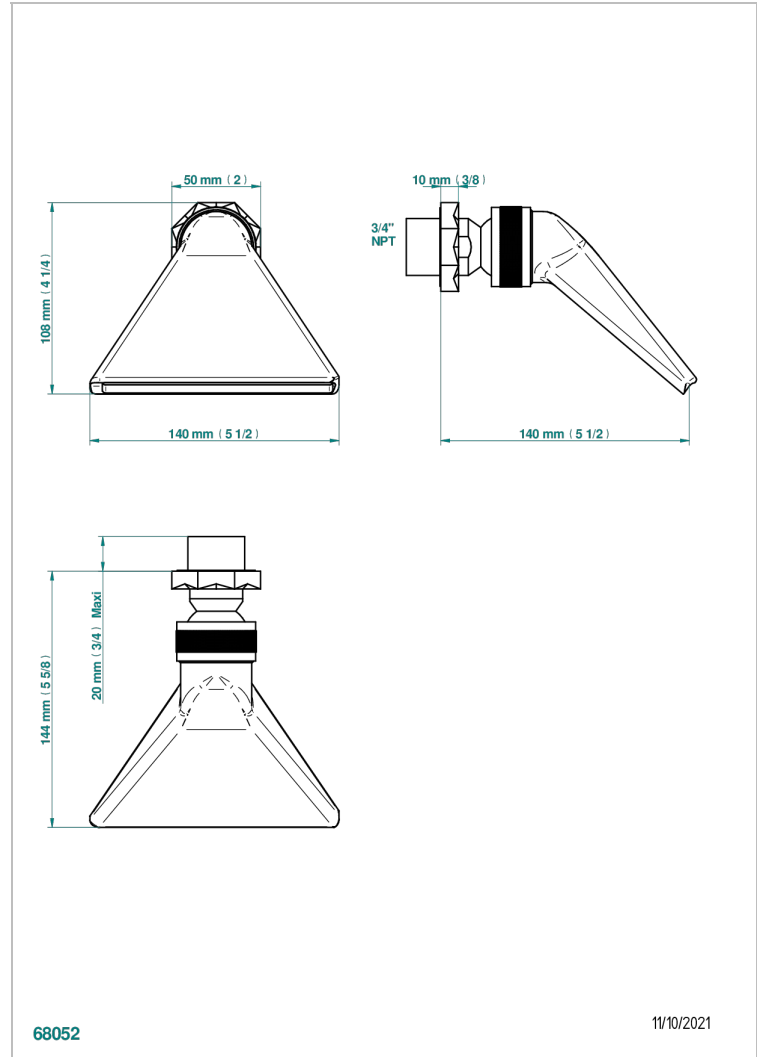

# NIHAL IVORY PORCELAIN

U2N-3640/US

Shower head, cast deluge with 3/4" connection

## CHARACTERISTIC

- Nihal Ivory porcelain
- Shower head, cast deluge with 3/4" connection