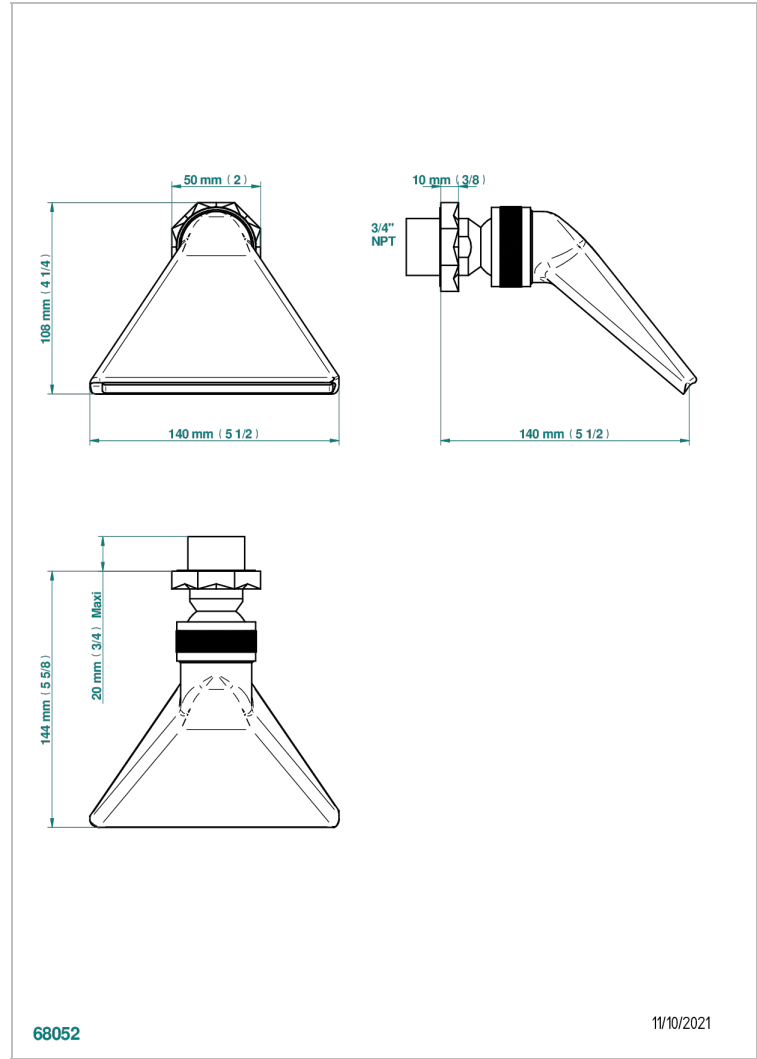

NIHAL BLUE PORCELAIN

U2L-3640/US

Shower head, cast deluge with 3/4" connection

68052

11/10/2021

CHARACTERISTIC

- Nihal Blue porcelain
- Shower head, cast deluge with 3/4" connection

AVAILABLE FINITIONS