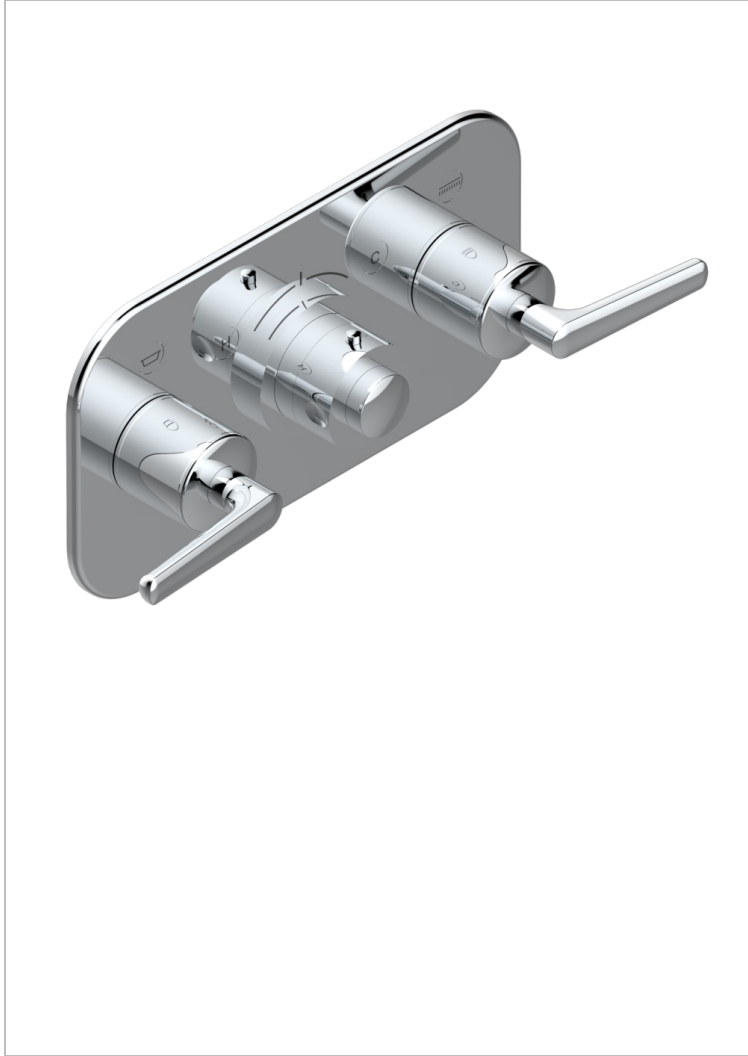

BONDI WITH LEVER

G7G-5401BEH

Trim for thermostatic mixer with 2 valves item to be installed horizontal . to adapt on 5 401AHC or 5 401AHM

CARACTERÍSTICAS

- Bondi with lever
- Trim for thermostatic mixer with 2 valves item to be installed horizontal . to adapt on 5 401AHC or 5 401AHM

ACABADOS DISPONIBLES

Bronce claro - D01
Cerámica negra mate - D30
Cromo - A02
Cromo / dorado - G02
Cromo mate - C02
Dorado - F01

Dorado mate - F07
Dorado pálido - F30
Dorado pálido mate (sin barniz) - F31
Natural smoked Brass - A13
Níquel - B01
Níquel mate - C01