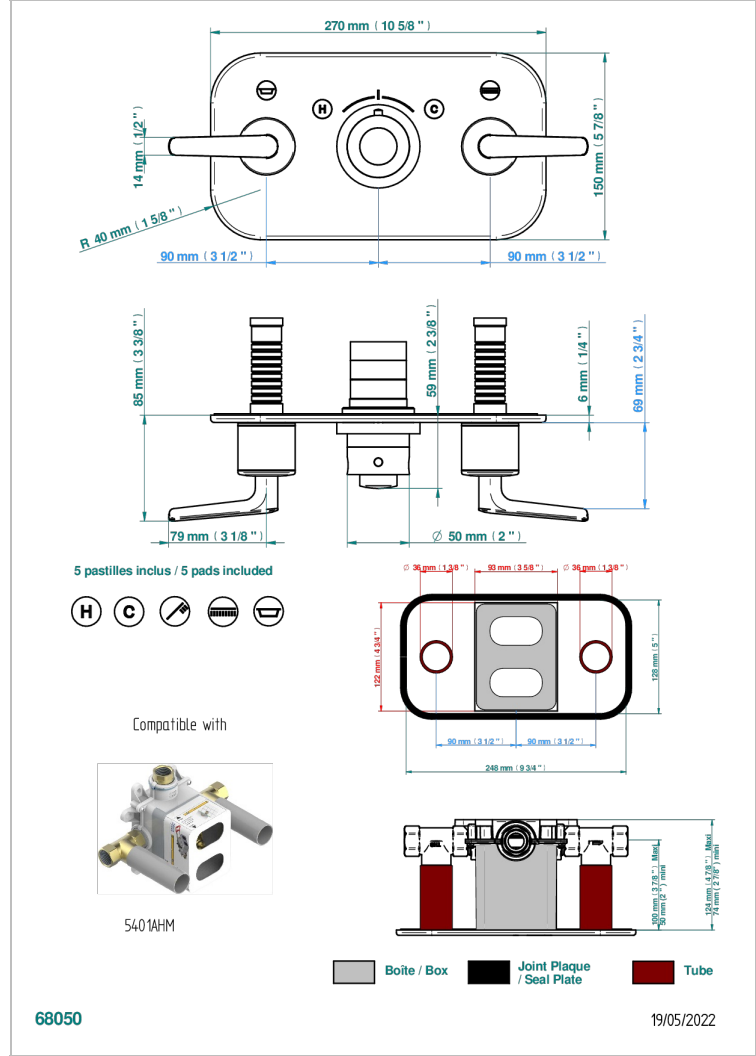

BONDI WITH LEVER

G7G-5401BEH

Trim for thermostatic mixer with 2 valves item to be installed horizontal . to adapt on 5 401AHC or 5 401AHM

CARACTERÍSTICAS

- Bondi with lever
- Trim for thermostatic mixer with 2 valves item to be installed horizontal . to adapt on 5 401AHC or 5 401AHM