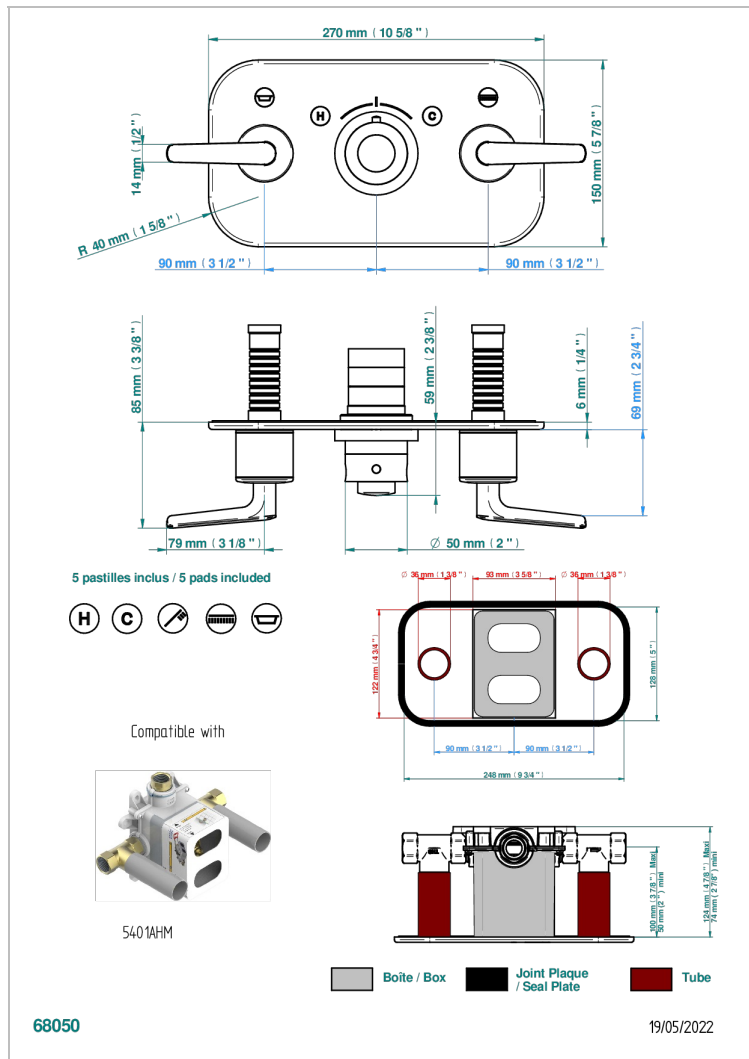

BONDI WITH LEVER HANDLES

G7G-5401BEH

Trim for THG thermostat with 2 valves ref. 5 401AHM/US rough part supplied with fixing box , item to be installed horizontal

CHARACTERISTIC

- Bondi with lever handles
- Trim for THG thermostat with 2 valves ref. 5 401AHM/US part supplied with fixing box , item to be installed horizontal