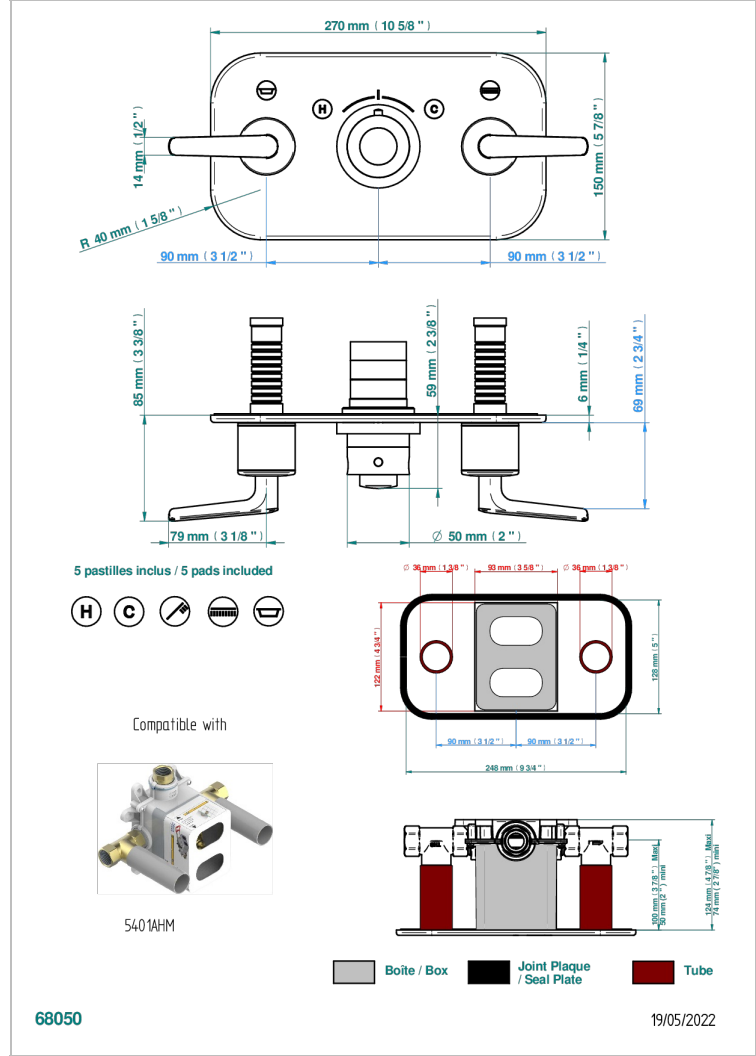

BONDI WITH LEVER

G7G-5401BEH

THG[®]
PARIS

Trim for thermostatic mixer with 2 valves item to be installed horizontal . to adapt on 5 401AHC or 5 401AHM

CHARACTERISTIC

- Bondi with lever
- Trim for thermostatic mixer with 2 valves item to be installed horizontal . to adapt on 5 401AHC or 5 401AHM

RELATED SKU'S

- Ref. G00-5401AHC 3/4" THG thermostat, 60 l/mn with two valves with wax cartridge delivered with a built-in box, without trim - to be installed horizontal (for installation with cross handle)
- Ref. G00-5401AHM 3/4" THG thermostat, 60 l/mn with two valves with wax cartridge delivered with a built-in box, without trim - to be installed horizontal (for installation with lever handle)