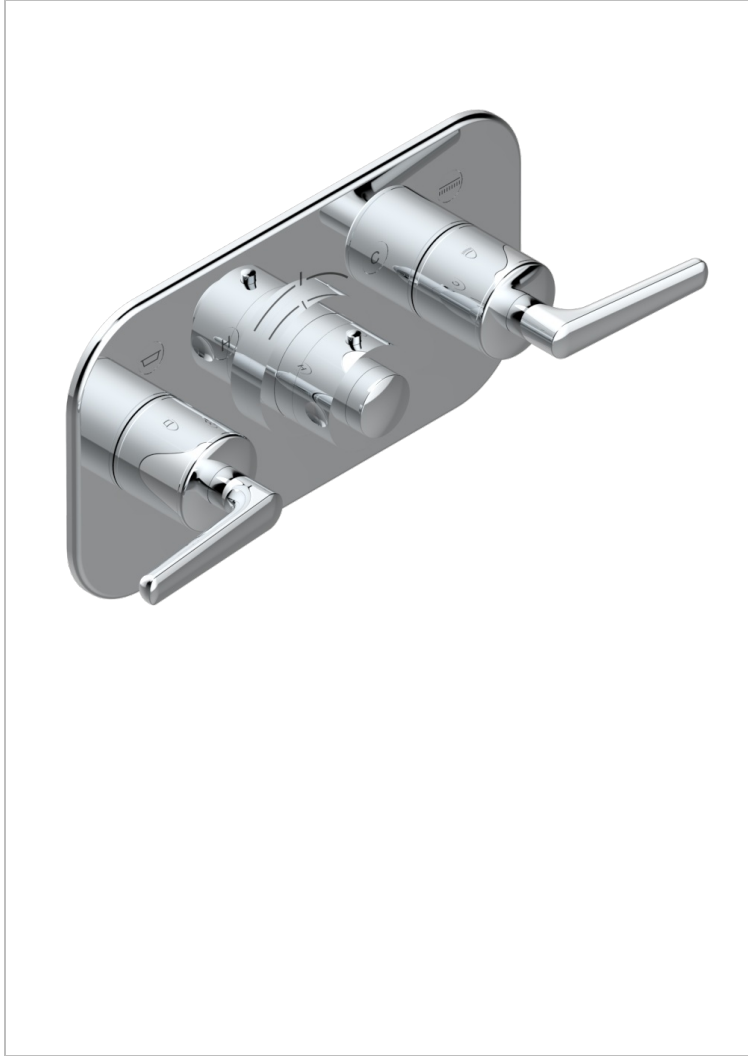

BONDI WITH LEVER

G7G-5401BEH

THG[®]
PARIS

Trim for thermostatic mixer with 2 valves item to be installed horizontal . to adapt on 5 401AHC or 5 401AHM

CHARACTERISTIC

- Bondi with lever
- Trim for thermostatic mixer with 2 valves item to be installed horizontal . to adapt on 5 401AHC or 5 401AHM

RELATED SKU'S

- Ref. G00-5401AHC 3/4" THG thermostat, 60 l/mn with two valves with wax cartridge delivered with a built-in box, without trim - to be installed horizontal (for installation with cross handle)
- Ref. G00-5401AHM 3/4" THG thermostat, 60 l/mn with two valves with wax cartridge delivered with a built-in box, without trim - to be installed horizontal (for installation with lever handle)

AVAILABLE FINITIONS

Antique nickel - H28
Black ceram - D30
Blush PVD - H62
Brass color PVD - H49
Brown bronze color PVD - F33
Gold color PVD - H52

Graphite PVD - H64
Lacquered light bronze - D01
Matt Umber PVD - H67
Matt blush PVD - H60
Matt brass color PVD - H50
Matt brown bronze color PVD - F34