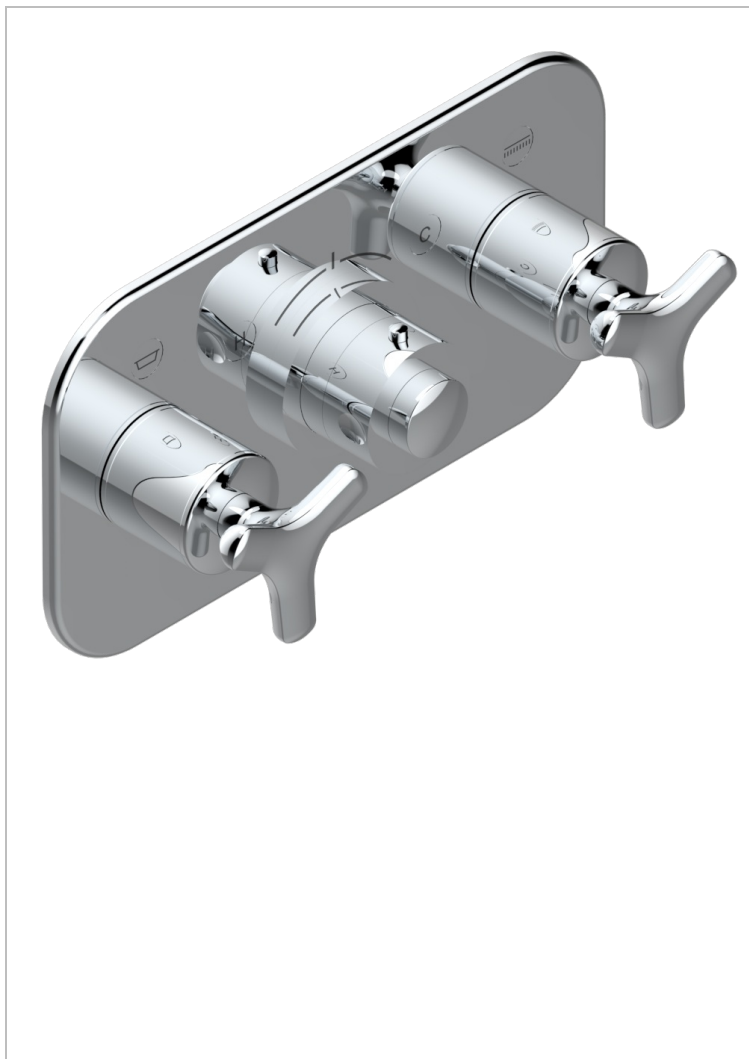

Trim for THG thermostat with 2 valves ref. 5 401AHM/US rough part supplied with fixing box , item to be installed horizontal

### CHARACTERISTIC

- Bondi
- Trim for THG thermostat with 2 valves ref. 5 401AHM/US rough part supplied with fixing box , item to be installed horizontal