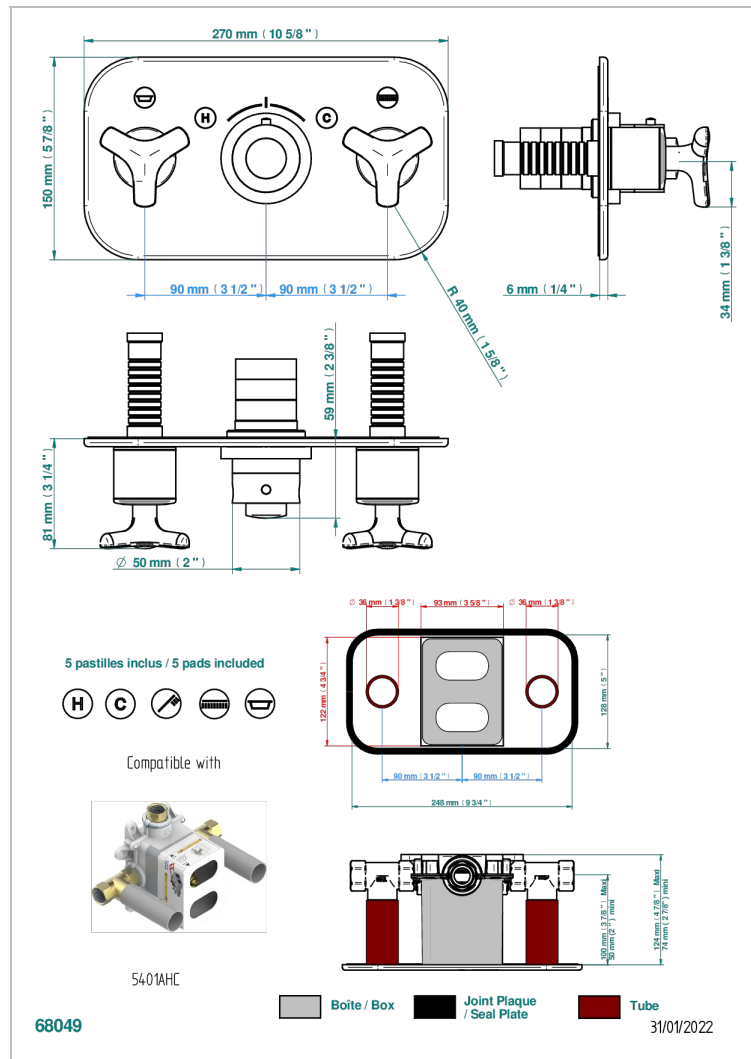

Trim for THG thermostat with 2 valves ref. 5 401AHM/US rough part supplied with fixing box , item to be installed horizontal

### CHARACTERISTIC

- Bondi
- Trim for THG thermostat with 2 valves ref. 5 401AHM/US rough part supplied with fixing box , item to be installed horizontal