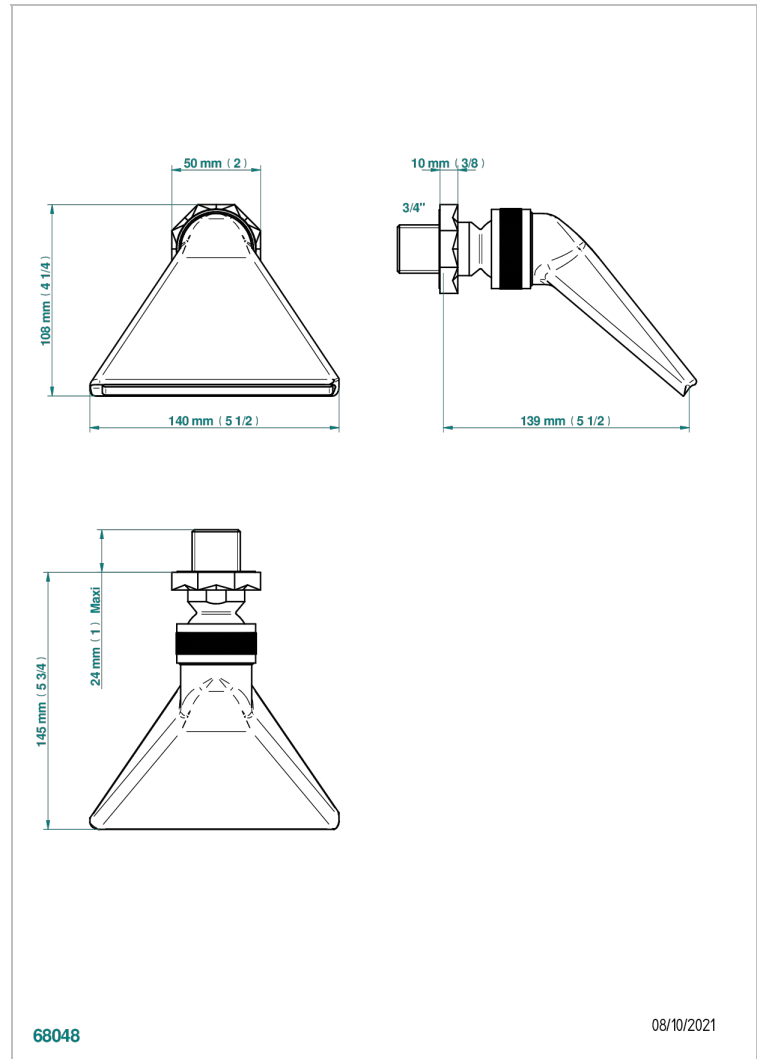

NIHAL GREEN PORCELAIN

U2R-3640

Sports shower head 3/4"

THG[®]
PARIS

CHARACTERISTIC

- Nihal Green porcelain
- Sports shower head 3/4"

AVAILABLE FINITIONS

Antique nickel - H28
Black ceram - D30
Blush PVD - H62
Brass color PVD - H49
Brown bronze color PVD - F33
Gold color PVD - H52