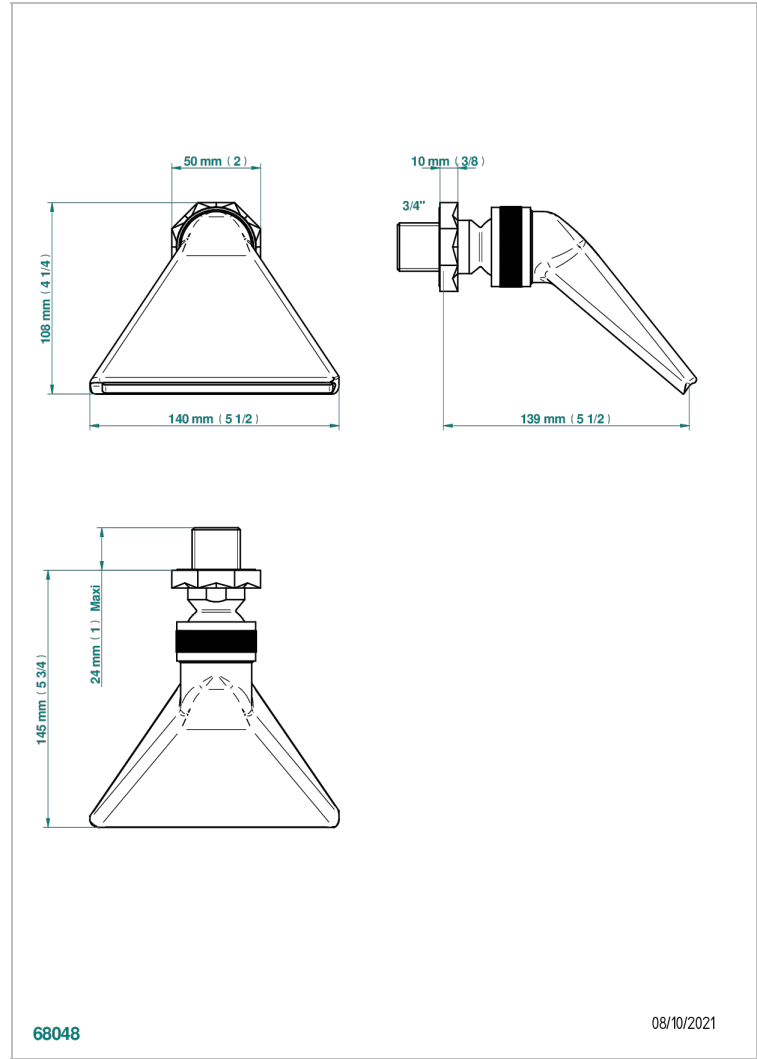

# NIHAL IVORY PORCELAIN

U2N-3640

Sports shower head 3/4"

THG<sup>®</sup>  
PARIS

## CHARACTERISTIC

- Nihal Ivory porcelain
- Sports shower head 3/4"