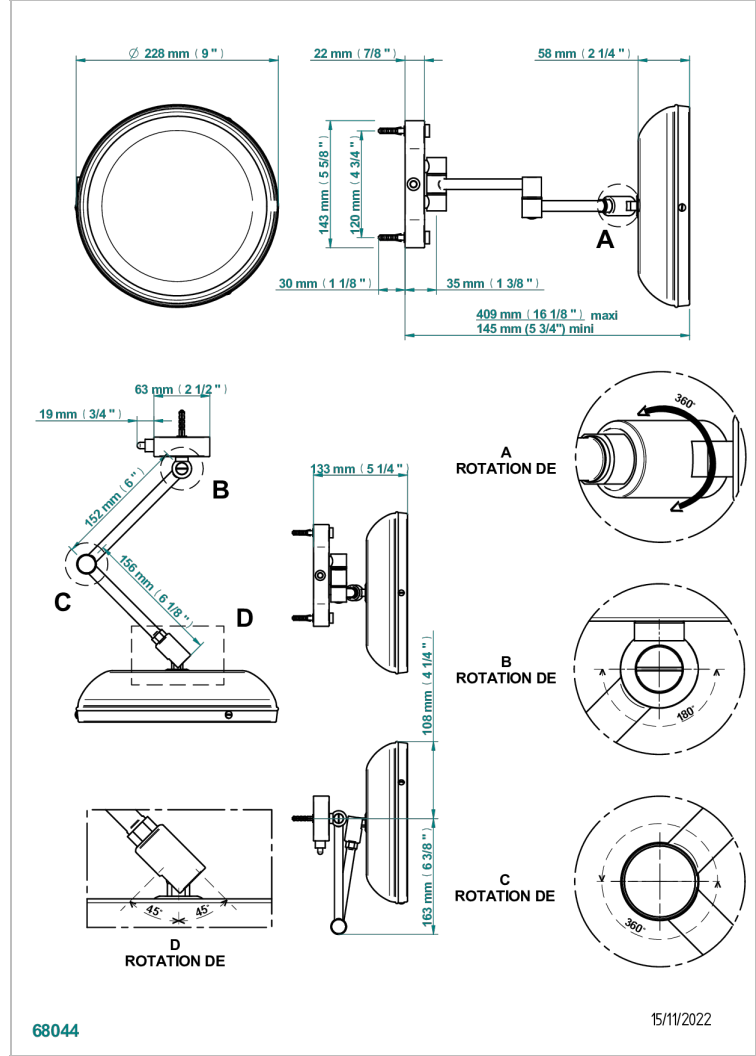

GENERAL PRODUCTS

G00-669

Wall mounted Round Magnifying mirror LED illuminated - magnification: 5x (not available in PVD finishes)

CHARACTERISTIC

- General Products
- Wall mounted Round Magnifying mirror LED illuminated - magnification: 5x (not available in PVD finishes)