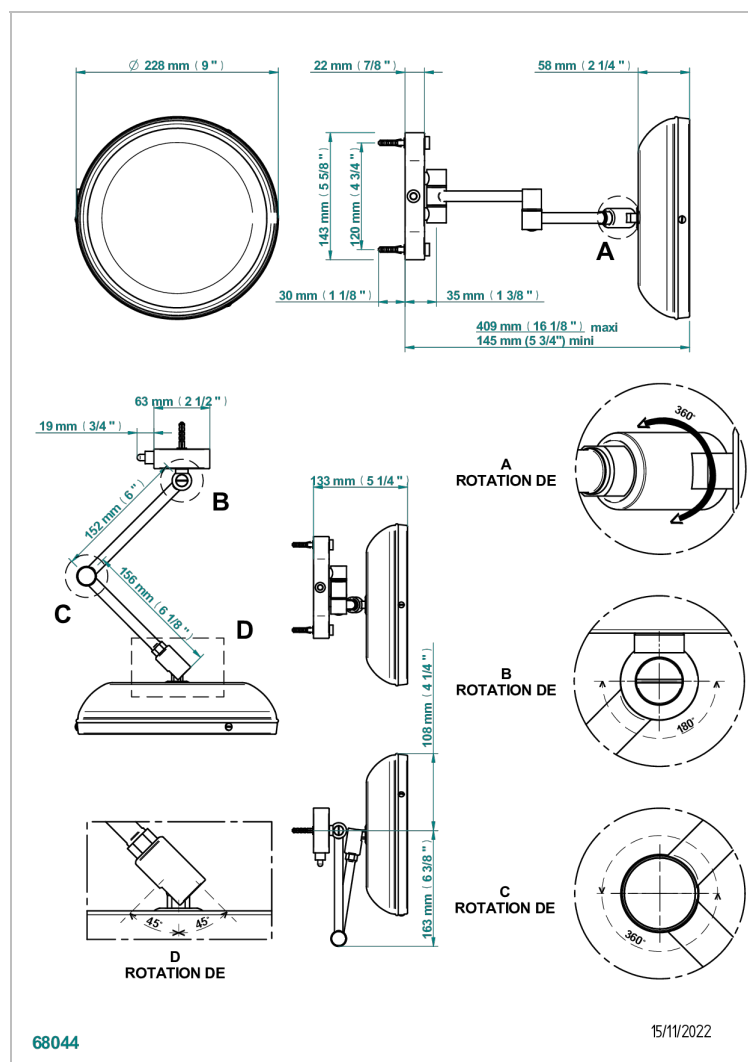

GENERAL ITEMS

G00-669

Wall mounted Round Magnifying mirror LED illuminated - magnification: 5x (not available in PVD finishes)

CHARACTERISTIC

- General Items
- Wall mounted Round Magnifying mirror LED illuminated - magnification: 5x (not available in PVD finishes)