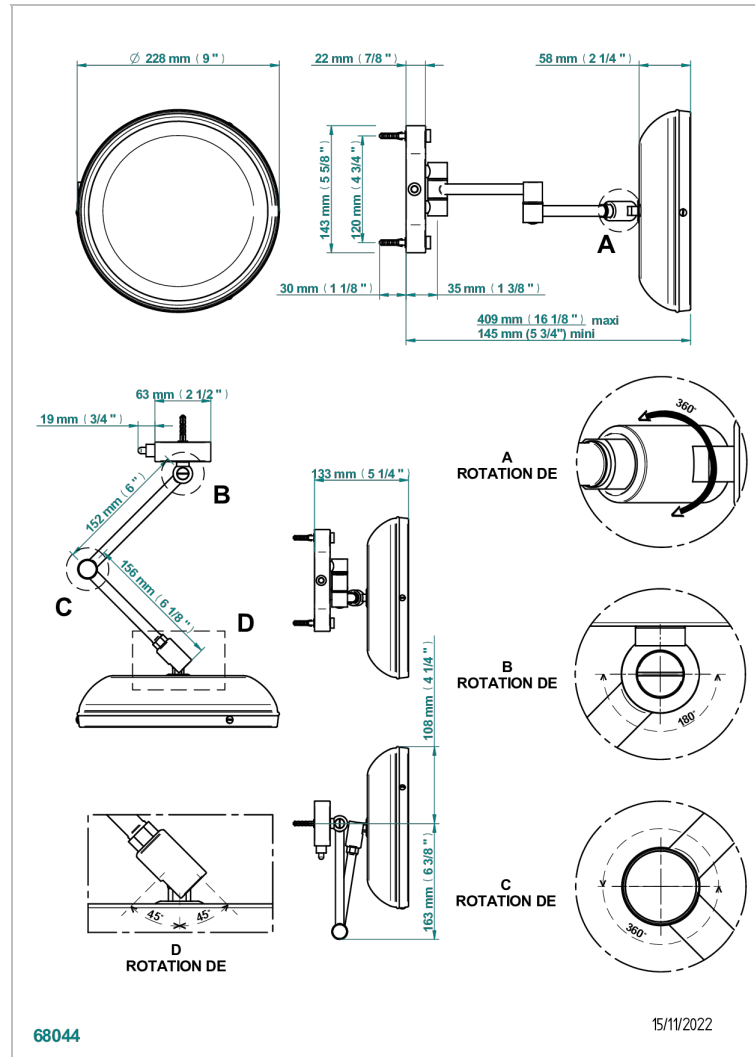

GENERAL ITEMS

G00-669

Wall mounted Round Magnifying mirror LED illuminated - magnification: 5x (not available in PVD finishes)

CHARACTERISTIC

- General Items
- Wall mounted Round Magnifying mirror LED illuminated - magnification: 5x (not available in PVD finishes)