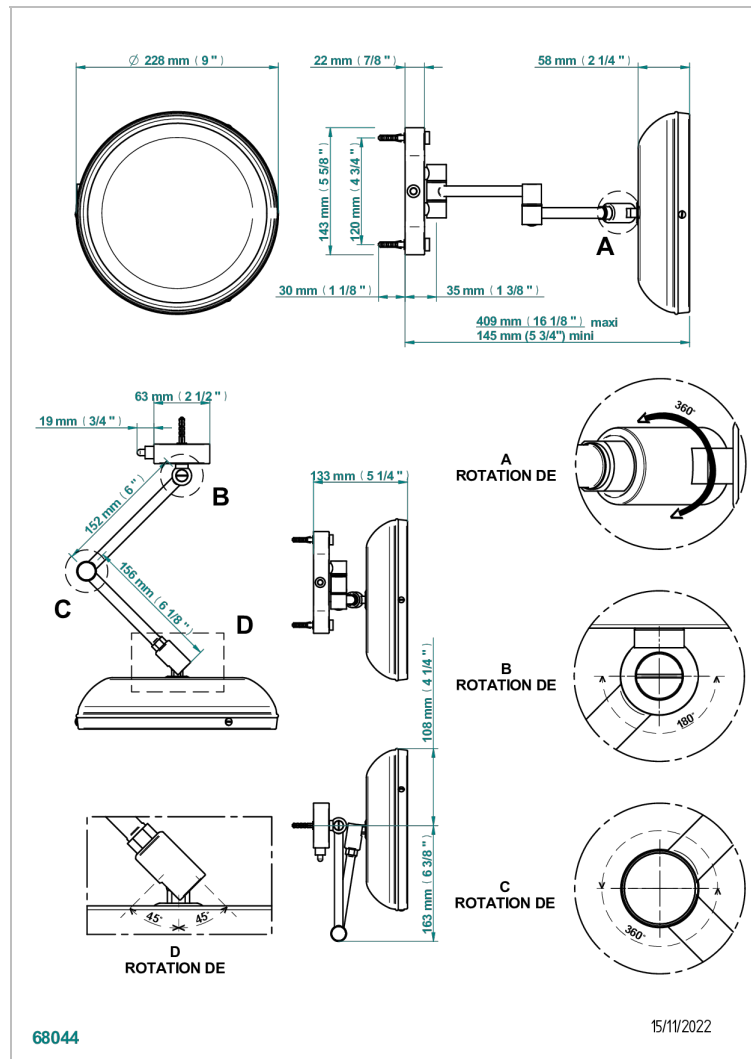

GENERAL ITEMS

G00-669

Wall mounted Round Magnifying mirror LED illuminated - magnification: 5x (not available in PVD finishes)

特色

- General Items
- Wall mounted Round Magnifying mirror LED illuminated - magnification: 5x (not available in PVD finishes)

可选饰面

- 哑光镍 - C01
- 抛光金 (24K金) - F01
- 抛光铬 - A02
- 抛光镍 - B01
- 浅金 - F30
- 漆面铜 - D01