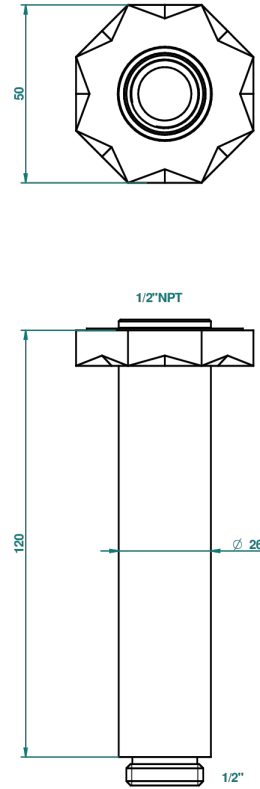

# NIHAL BLUE PORCELAIN

U2L-82V/US

Vertical shower arm ceiling mounted 1/2" connection

68043

04/10/2018

## CHARACTERISTIC

- Nihal Blue porcelain
- Vertical shower arm ceiling mounted 1/2" connection