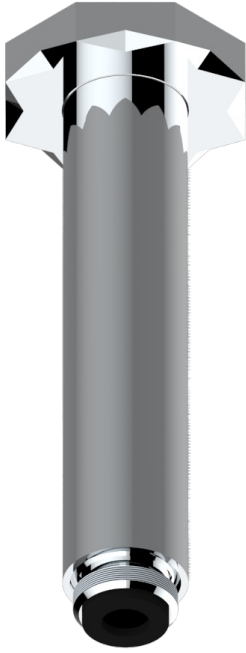

# NIHAL BLUE PORCELAIN

U2L-82V/US

Vertical shower arm ceiling mounted 1/2" connection

68043

04/10/2018

## CHARACTERISTIC

- Nihal Blue porcelain
- Vertical shower arm ceiling mounted 1/2" connection

## AVAILABLE FINITIONS

Black ceram - D30  
Blush PVD - H62  
Brass color PVD - H49  
Brown bronze color PVD - F33  
Chrome polished - A02  
Chrome polished / gold polished - G02

Copper antique matt, coated - H07  
Gold color PVD - H52  
Gold mat - F07  
Gold polished - F01  
Graphite PVD - H64  
Light coated bronze - D01

Matt Umber PVD - H67  
Matt blush PVD - H60  
Matt brass color PVD - H50  
Matt brown bronze color PVD - F34  
Matt chrome (American satin) - C02  
Matt gold color PVD - H53

Matt graphite PVD - H65  
Matt nickel (American satin) - C01  
Matt nickel color PVD - H56  
Nickel antique / Sovereign - H28  
Nickel color PVD - H55  
Nickel polished - B01