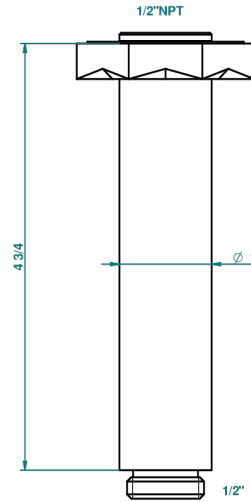

NIHAL BLUE PORCELAIN

U2L-82V/US

Vertical shower arm ceiling mounted 1/2" connection

68043

04/10/2018

CHARACTERISTIC

- Nihal Blue porcelain
- Vertical shower arm ceiling mounted 1/2" connection

AVAILABLE FINITIONS

Black ceram - D30
Blush PVD - H62
Brass color PVD - H49
Brown bronze color PVD - F33
Chrome polished - A02
Chrome polished / gold polished - G02

Copper antique matt, coated - H07
Gold color PVD - H52
Gold mat - F07
Gold polished - F01
Graphite PVD - H64
Light coated bronze - D01

Matt Umber PVD - H67
Matt blush PVD - H60
Matt brass color PVD - H50
Matt brown bronze color PVD - F34
Matt chrome (American satin) - C02
Matt gold color PVD - H53

Matt graphite PVD - H65
Matt nickel (American satin) - C01
Matt nickel color PVD - H56
Nickel antique / Sovereign - H28
Nickel color PVD - H55
Nickel polished - B01

Soft gold - F30
Soft matt gold - F31
Umber PVD - H66