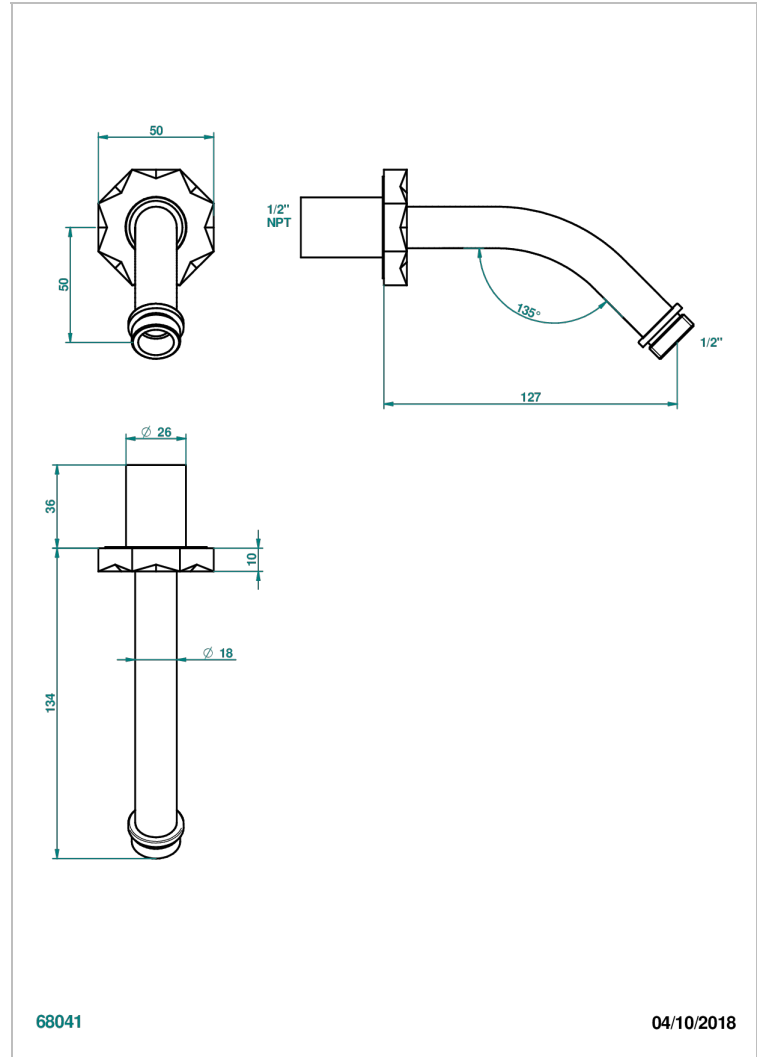

NIHAL GREEN PORCELAIN

U2R-82/US

Horizontal shower arm, 45°, lg: 4" 3/4

CHARACTERISTIC

- Nihal Green porcelain
- Horizontal shower arm, 45°, lg: 4" 3/4

AVAILABLE FINITIONS

Black ceram - D30
Blush PVD - H62
Brass color PVD - H49
Brown bronze color PVD - F33
Chrome polished - A02
Chrome polished / gold polished - G02