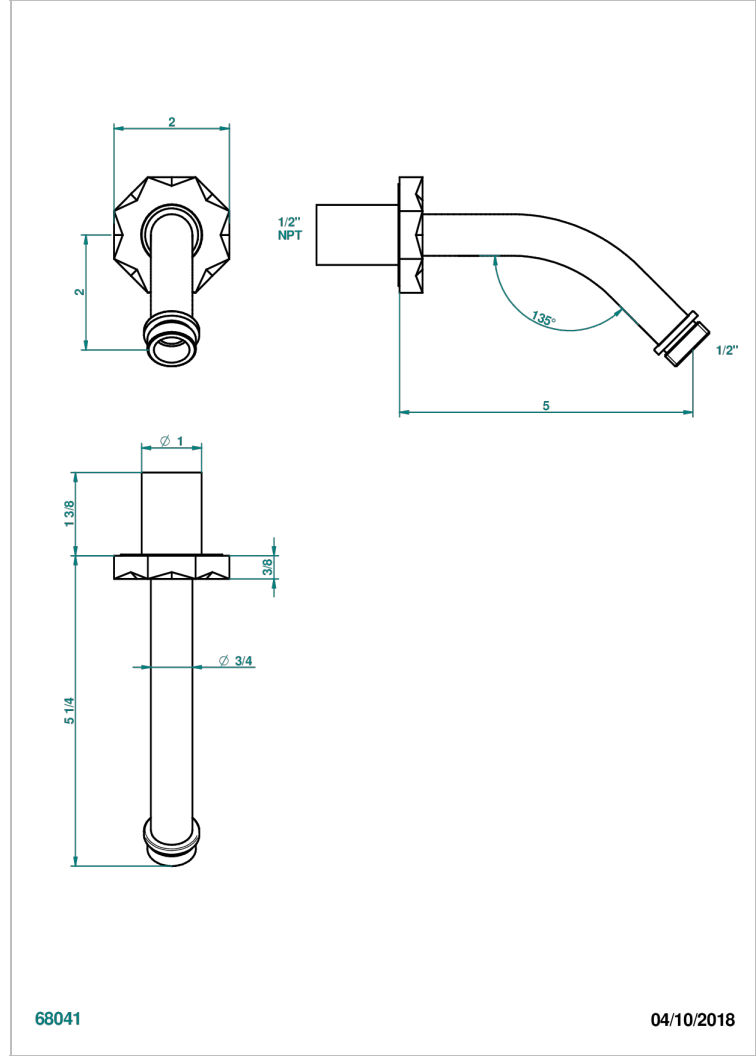

NIHAL GREEN PORCELAIN

U2R-82/US

Horizontal shower arm, 45°, lg: 4" 3/4

THG[®]
PARIS

CHARACTERISTIC

- Nihal Green porcelain
- Horizontal shower arm, 45°, lg: 4" 3/4

AVAILABLE FINITIONS

Black ceram - D30
Blush PVD - H62
Brass color PVD - H49
Brown bronze color PVD - F33
Chrome polished - A02
Chrome polished / gold polished - G02