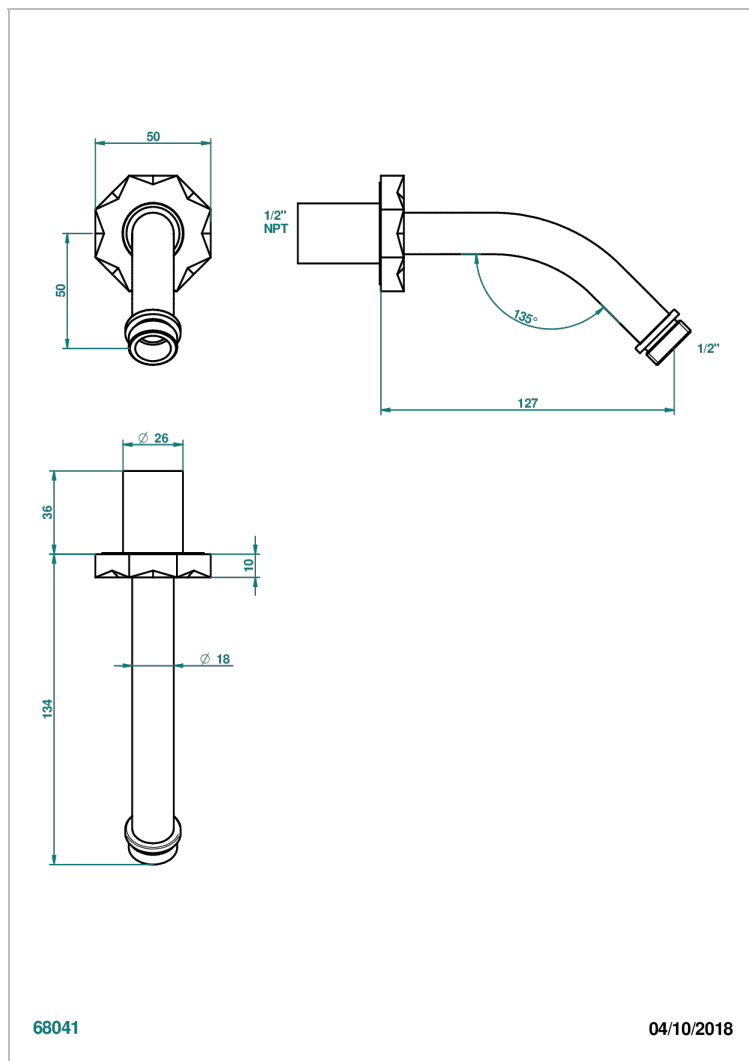

NIHAL BLACK PORCELAIN

U2P-82/US

Horizontal shower arm, 45°, lg: 4" 3/4

THG[®]
PARIS

68041

04/10/2018

CHARACTERISTIC

- Nihal Black porcelain
- Horizontal shower arm, 45°, lg: 4" 3/4