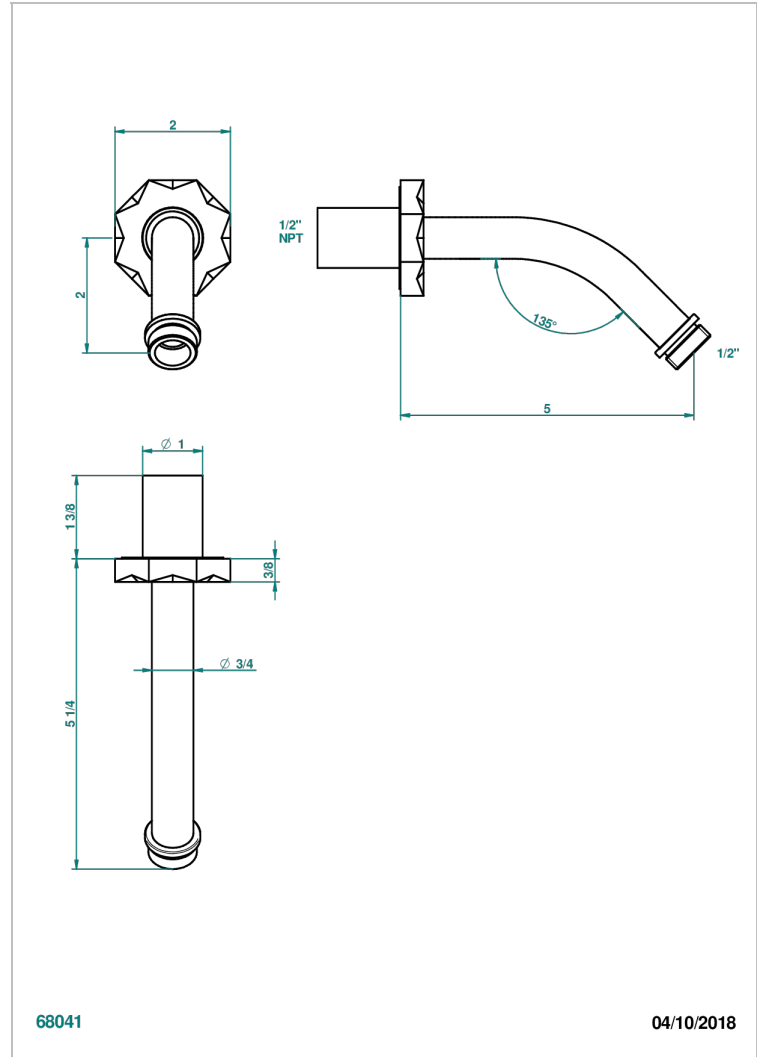

NIHAL BLACK PORCELAIN

U2P-82/US

Horizontal shower arm, 45°, lg: 4" 3/4

68041

04/10/2018

CHARACTERISTIC

- Nihal Black porcelain
- Horizontal shower arm, 45°, lg: 4" 3/4

AVAILABLE FINITIONS