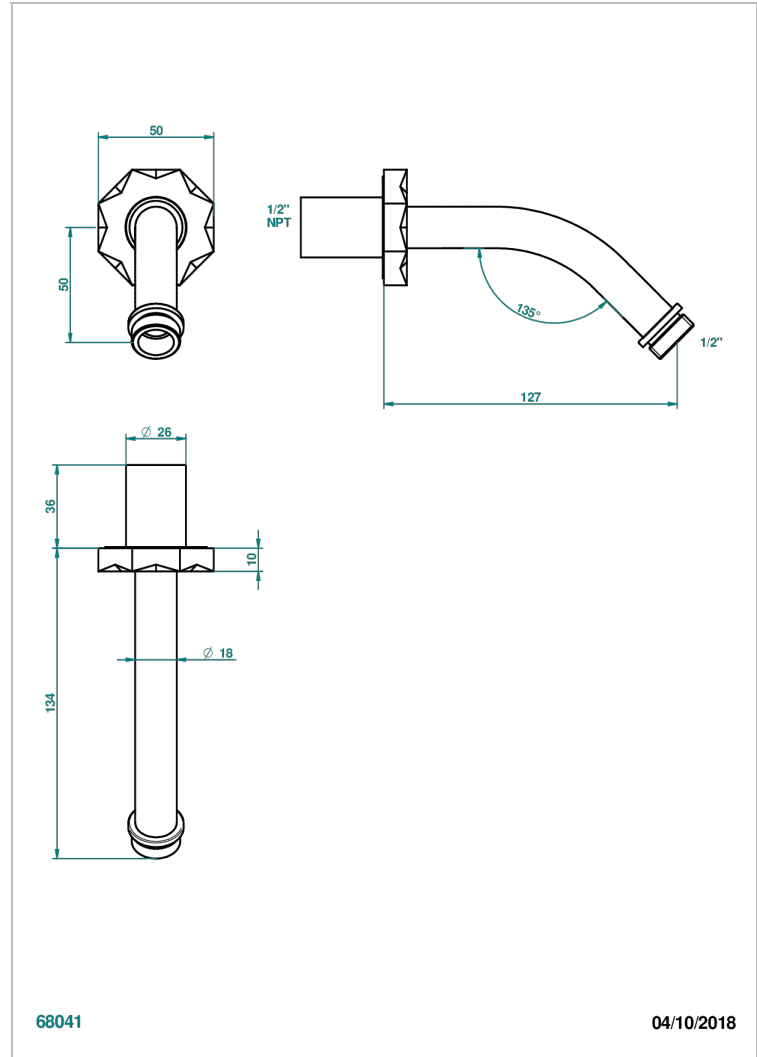

NIHAL IVORY PORCELAIN

U2N-82/US

Horizontal shower arm, 45°, lg: 4" 3/4

CHARACTERISTIC

- Nihal Ivory porcelain
- Horizontal shower arm, 45°, lg: 4" 3/4

AVAILABLE FINITIONS

Black ceram - D30
Blush PVD - H62
Brass color PVD - H49
Brown bronze color PVD - F33
Chrome polished - A02
Chrome polished / gold polished - G02