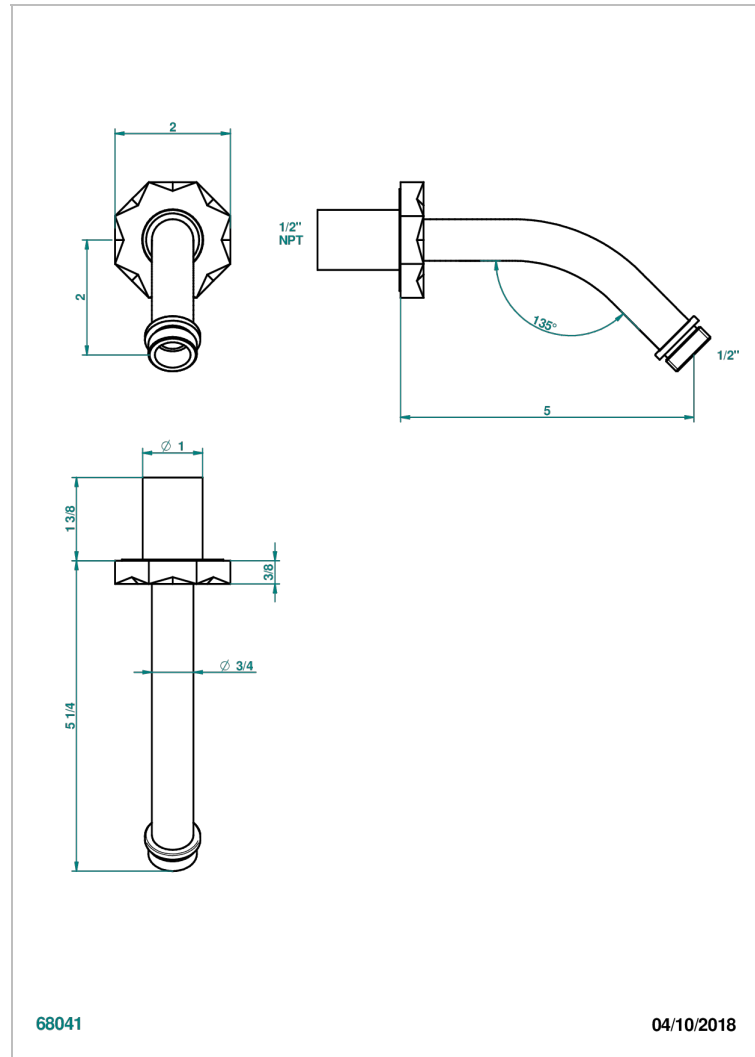

NIHAL IVORY PORCELAIN

U2N-82/US

Horizontal shower arm, 45°, lg: 4" 3/4

THG[®]
PARIS

CHARACTERISTIC

- Nihal Ivory porcelain
- Horizontal shower arm, 45°, lg: 4" 3/4

AVAILABLE FINITIONS

Black ceram - D30
Blush PVD - H62
Brass color PVD - H49
Brown bronze color PVD - F33
Chrome polished - A02
Chrome polished / gold polished - G02