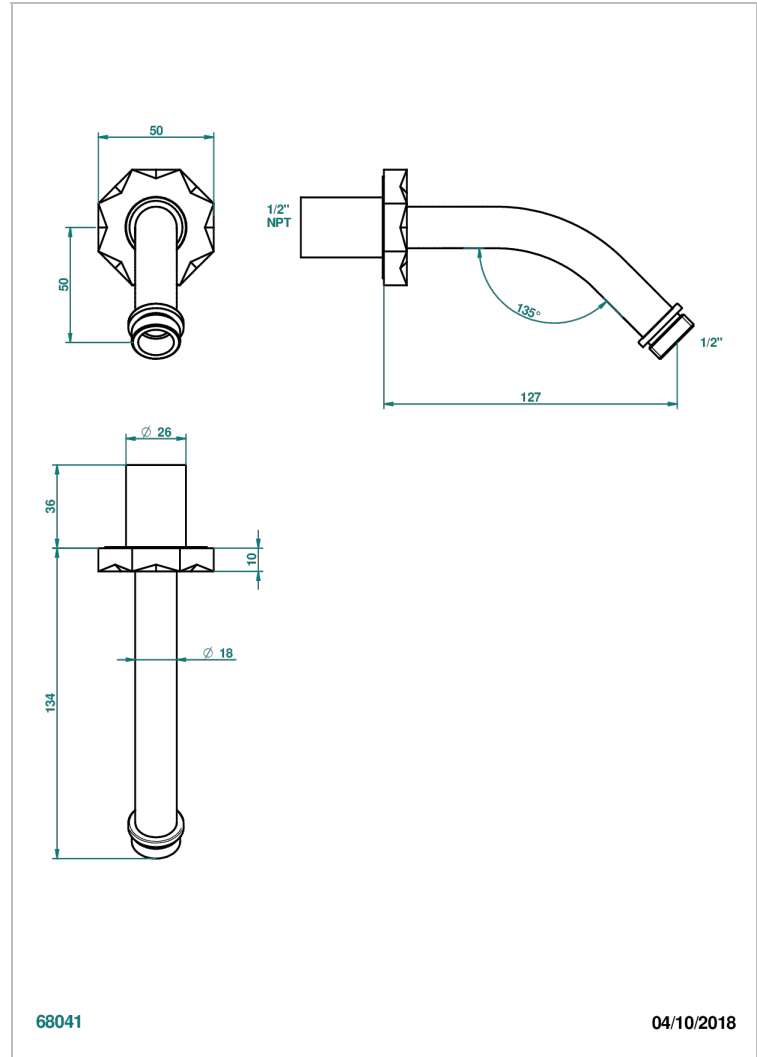

NIHAL METAL

U2M-82/US

Horizontal shower arm, 45°, lg: 4" 3/4

CHARACTERISTIC

- Nihal Metal
- Horizontal shower arm, 45°, lg: 4" 3/4

AVAILABLE FINITIONS

Black ceram - D30
Blush PVD - H62
Brass color PVD - H49
Brown bronze color PVD - F33
Chrome polished - A02
Chrome polished / gold polished - G02