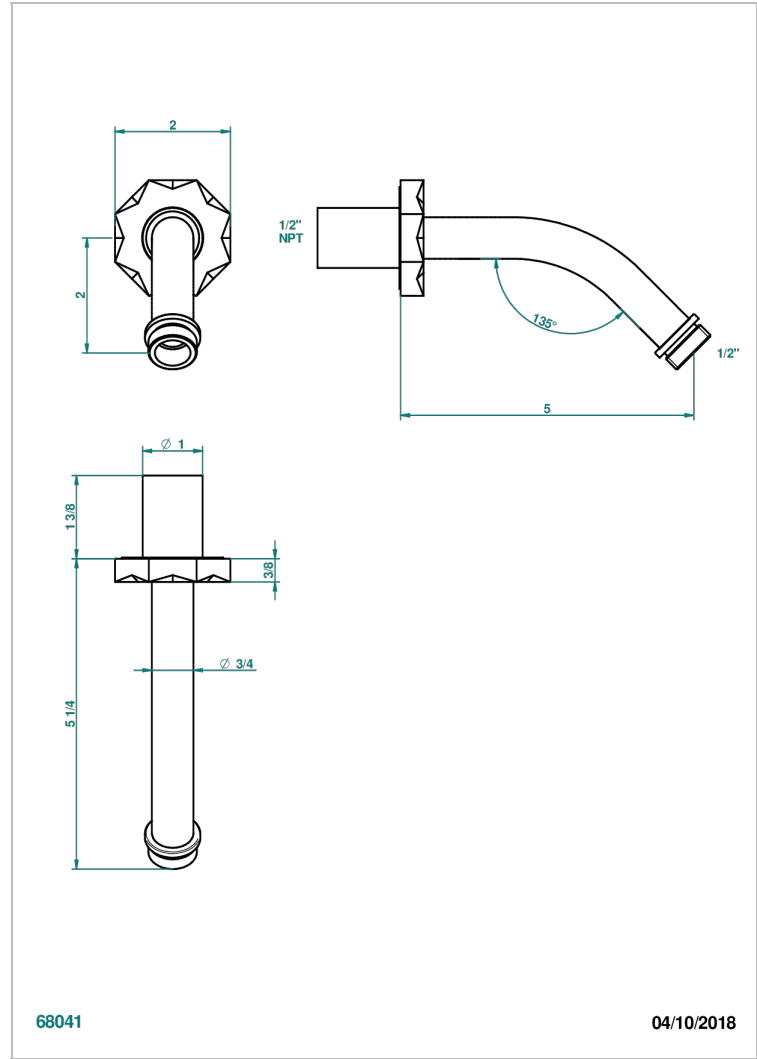

NIHAL METAL

U2M-82/US

Horizontal shower arm, 45°, lg: 4" 3/4

THG[®]
PARIS

68041

04/10/2018

CHARACTERISTIC

- Nihal Metal
- Horizontal shower arm, 45°, lg: 4" 3/4