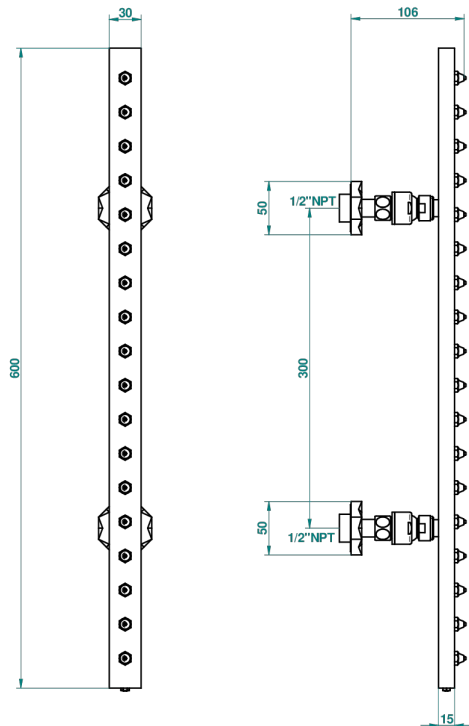

# NIHAL GREEN PORCELAIN

U2R-900/US

Rain-bar, rectangular with 18 picots, 23 1/2" long - with easyclean system

68040

04/10/2018

## CHARACTERISTIC

- Nihal Green porcelain
- Rain-bar, rectangular with 18 picots, 23 1/2" long - with easyclean system

## TECHNICAL SPECS

- Recommandé : 3 bars (max. 5 bars) - Advised : 43,5 psi (max. 72 psi)
- 8 l/min à 3 bars (2.12 gpm at 43.5 psi)