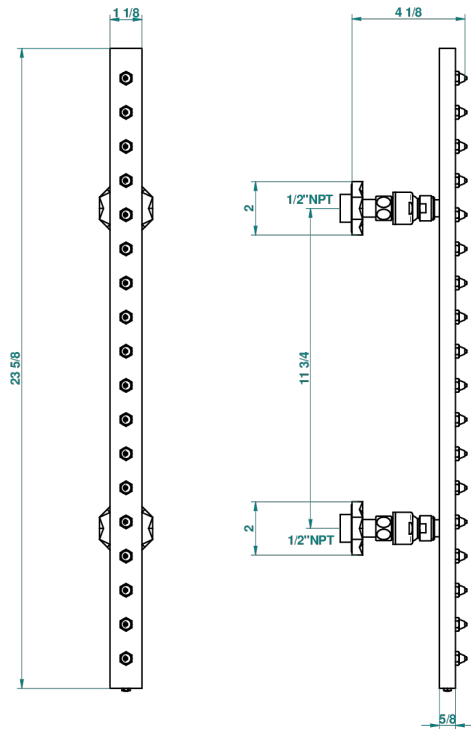

NIHAL GREEN PORCELAIN

U2R-900/US

Rain-bar, rectangular with 18 picots, 23 1/2" long - with easyclean system

68040

04/10/2018

CHARACTERISTIC

- Nihal Green porcelain
- Rain-bar, rectangular with 18 picots, 23 1/2" long - with easyclean system

TECHNICAL SPECS

- Recommandé : 3 bars (max. 5 bars) - Advised : 43,5 psi (max. 72 psi)
- 8 l/min à 3 bars (2.12 gpm at 43.5 psi)

AVAILABLE FINITIONS

Black ceram - D30
Blush PVD - H62
Brass color PVD - H49
Brown bronze color PVD - F33
Chrome polished - A02
Chrome polished / gold polished - G02