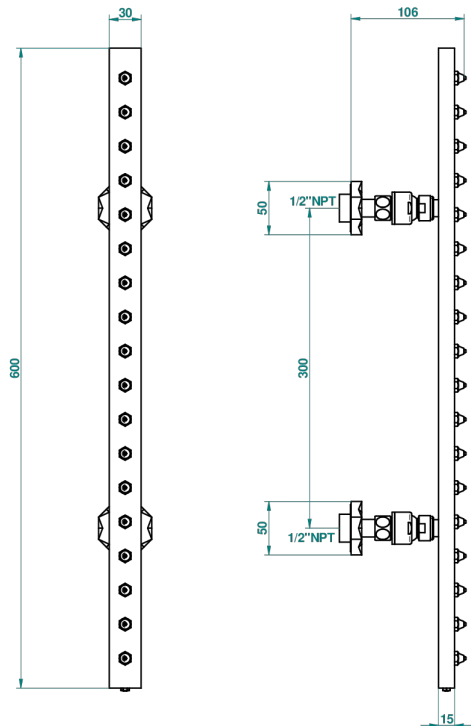

NIHAL BLACK PORCELAIN

U2P-900/US

Rain-bar, rectangular with 18 picots, 23 1/2" long - with easyclean system

68040

04/10/2018

CHARACTERISTIC

- Nihal Black porcelain
- Rain-bar, rectangular with 18 picots, 23 1/2" long - with easyclean system

TECHNICAL SPECS

- Recommandé : 3 bars (max. 5 bars) - Advised : 43,5 psi (max. 72 psi)
- 8 l/min à 3 bars (2.12 gpm at 43.5 psi)

AVAILABLE FINITIONS

Black ceram - D30
Blush PVD - H62
Brass color PVD - H49
Brown bronze color PVD - F33
Chrome polished - A02
Chrome polished / gold polished - G02