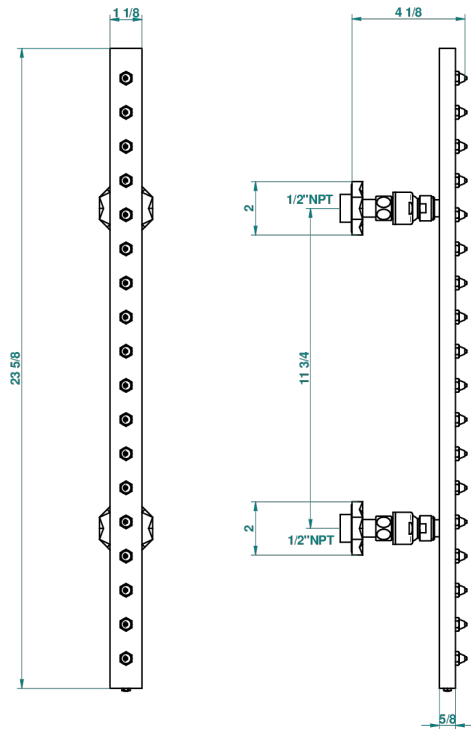

NIHAL BLACK PORCELAIN

U2P-900/US

Rain-bar, rectangular with 18 picots, 23 1/2" long - with easyclean system

68040

04/10/2018

CHARACTERISTIC

- Nihal Black porcelain
- Rain-bar, rectangular with 18 picots, 23 1/2" long - with easyclean system

TECHNICAL SPECS

- Recommandé : 3 bars (max. 5 bars) - Advised : 43,5 psi (max. 72 psi)
- 8 l/min à 3 bars (2.12 gpm at 43.5 psi)

AVAILABLE FINITIONS

Black ceram - D30
Blush PVD - H62
Brass color PVD - H49
Brown bronze color PVD - F33
Chrome polished - A02
Chrome polished / gold polished - G02