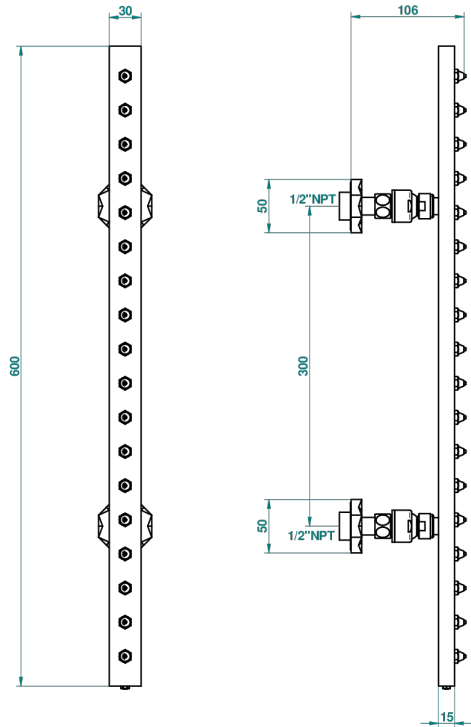

# NIHAL IVORY PORCELAIN

U2N-900/US

Rain-bar, rectangular with 18 picots, 23 1/2" long - with easyclean system

68040

04/10/2018

## CHARACTERISTIC

- Nihal Ivory porcelain
- Rain-bar, rectangular with 18 picots, 23 1/2" long - with easyclean system

## TECHNICAL SPECS

- Recommandé : 3 bars (max. 5 bars) - Advised : 43,5 psi (max. 72 psi)
- 8 l/min à 3 bars (2.12 gpm at 43.5 psi)