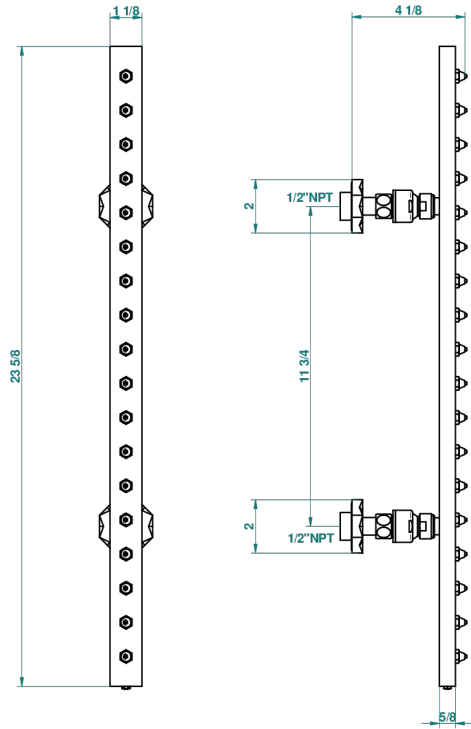

NIHAL IVORY PORCELAIN

U2N-900/US

Rain-bar, rectangular with 18 picots, 23 1/2" long - with easyclean system

THG[®]
PARIS

68040

04/10/2018

CHARACTERISTIC

- Nihal Ivory porcelain
- Rain-bar, rectangular with 18 picots, 23 1/2" long - with easyclean system

TECHNICAL SPECS

- Recommandé : 3 bars (max. 5 bars) - Advised : 43,5 psi (max. 72 psi)
- 8 l/min à 3 bars (2.12 gpm at 43.5 psi)

AVAILABLE FINITIONS

Black ceram - D30
Blush PVD - H62
Brass color PVD - H49
Brown bronze color PVD - F33
Chrome polished - A02
Chrome polished / gold polished - G02