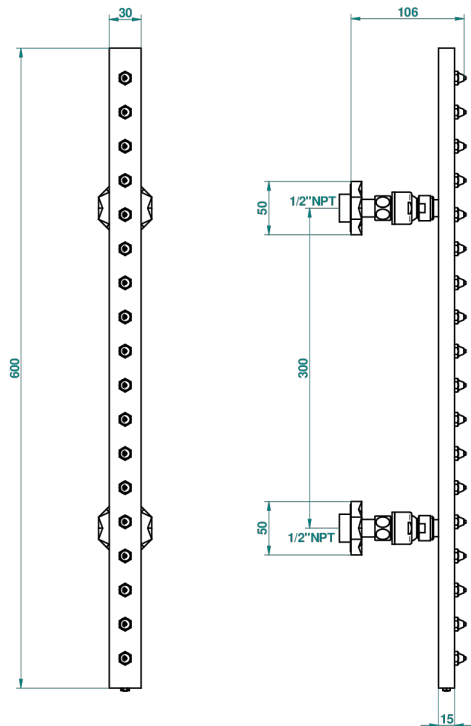

NIHAL BLUE PORCELAIN

U2L-900/US

Rain-bar, rectangular with 18 picots, 23 1/2" long - with easyclean system

68040

04/10/2018

CHARACTERISTIC

- Nihal Blue porcelain
- Rain-bar, rectangular with 18 picots, 23 1/2" long - with easyclean system

TECHNICAL SPECS

- Recommandé : 3 bars (max. 5 bars) - Advised : 43,5 psi (max. 72 psi)
- 8 l/min à 3 bars (2.12 gpm at 43.5 psi)

AVAILABLE FINITIONS

Black ceram - D30
Blush PVD - H62
Brass color PVD - H49
Brown bronze color PVD - F33
Chrome polished - A02
Chrome polished / gold polished - G02