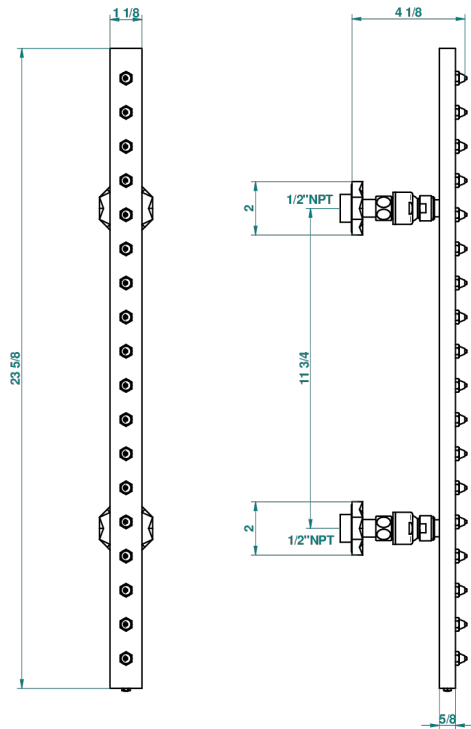

NIHAL BLUE PORCELAIN

U2L-900/US

Rain-bar, rectangular with 18 picots, 23 1/2" long - with easyclean system

68040

04/10/2018

CHARACTERISTIC

- Nihal Blue porcelain
- Rain-bar, rectangular with 18 picots, 23 1/2" long - with easyclean system

TECHNICAL SPECS

- Recommandé : 3 bars (max. 5 bars) - Advised : 43,5 psi (max. 72 psi)
- 8 l/min à 3 bars (2.12 gpm at 43.5 psi)

AVAILABLE FINITIONS

Black ceram - D30
Blush PVD - H62
Brass color PVD - H49
Brown bronze color PVD - F33
Chrome polished - A02
Chrome polished / gold polished - G02