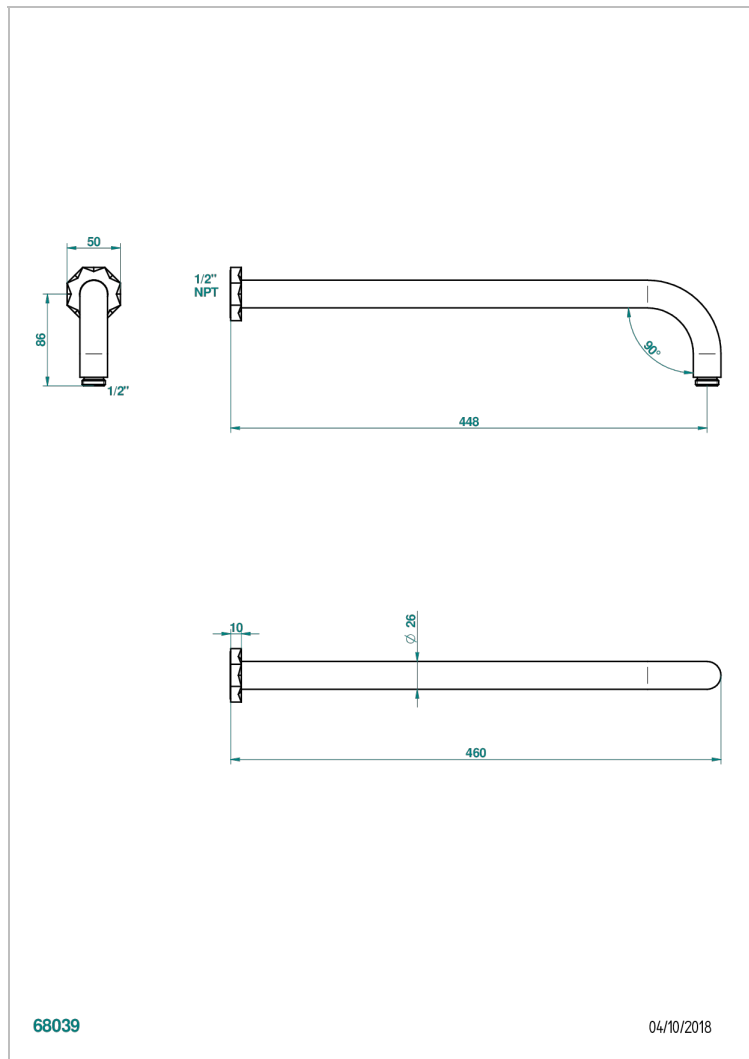

NIHAL GREEN PORCELAIN

U2R-84L/US

Horizontal shower arm, 90°, lg: 17"

THG[®]
PARIS

68039

04/10/2018

CHARACTERISTIC

- Nihal Green porcelain
- Horizontal shower arm, 90°, lg: 17"