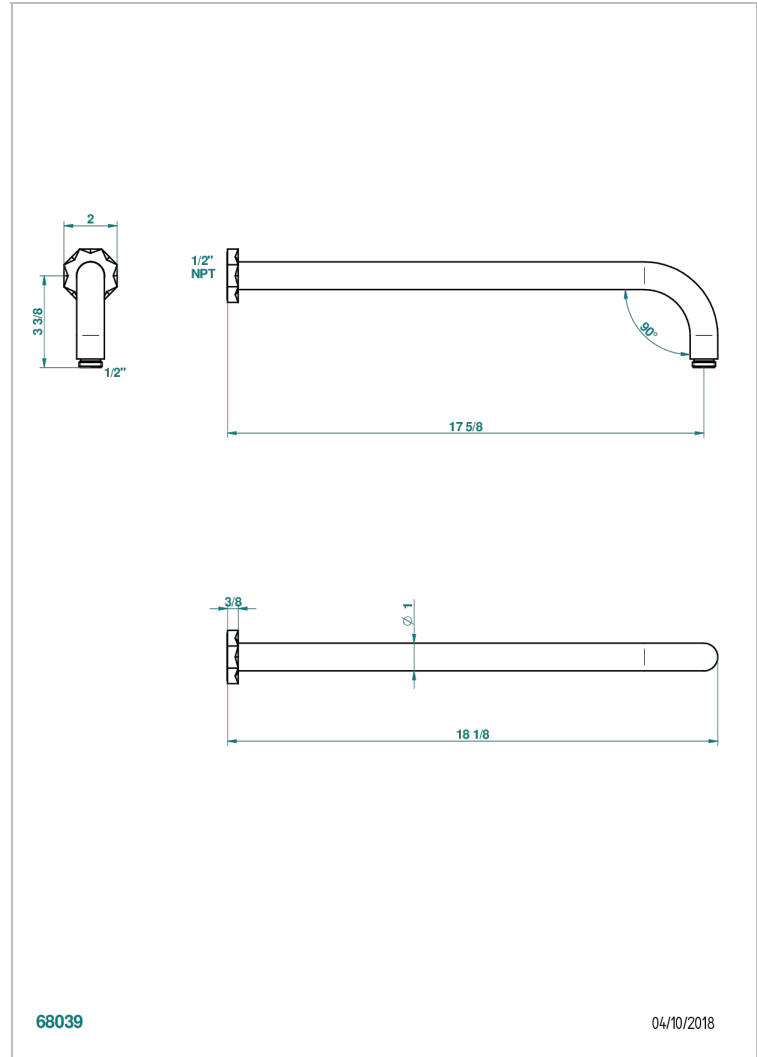

NIHAL GREEN PORCELAIN

U2R-84L/US

Horizontal shower arm, 90°, lg: 17"

68039

04/10/2018

CHARACTERISTIC

- Nihal Green porcelain
- Horizontal shower arm, 90°, lg: 17"

AVAILABLE FINITIONS