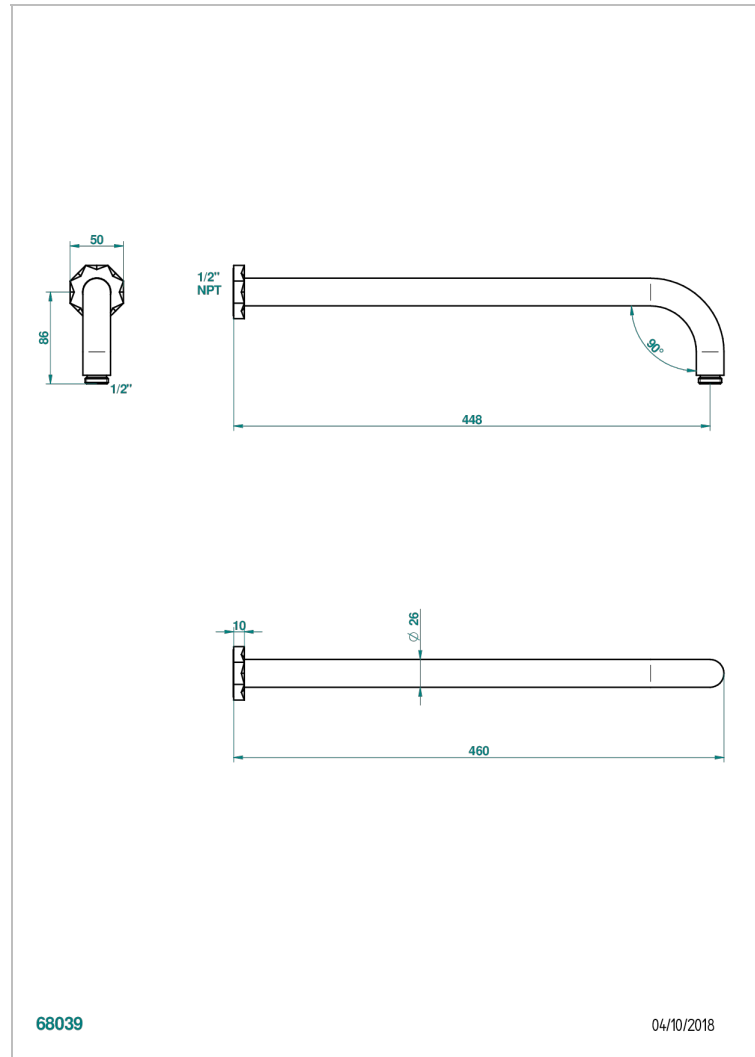

NIHAL BLACK PORCELAIN

U2P-84L/US

Horizontal shower arm, 90°, lg: 17"

CHARACTERISTIC

- Nihal Black porcelain
- Horizontal shower arm, 90°, lg: 17"

AVAILABLE FINITIONS

Black ceram - D30
Blush PVD - H62
Brass color PVD - H49
Brown bronze color PVD - F33
Chrome polished - A02
Chrome polished / gold polished - G02